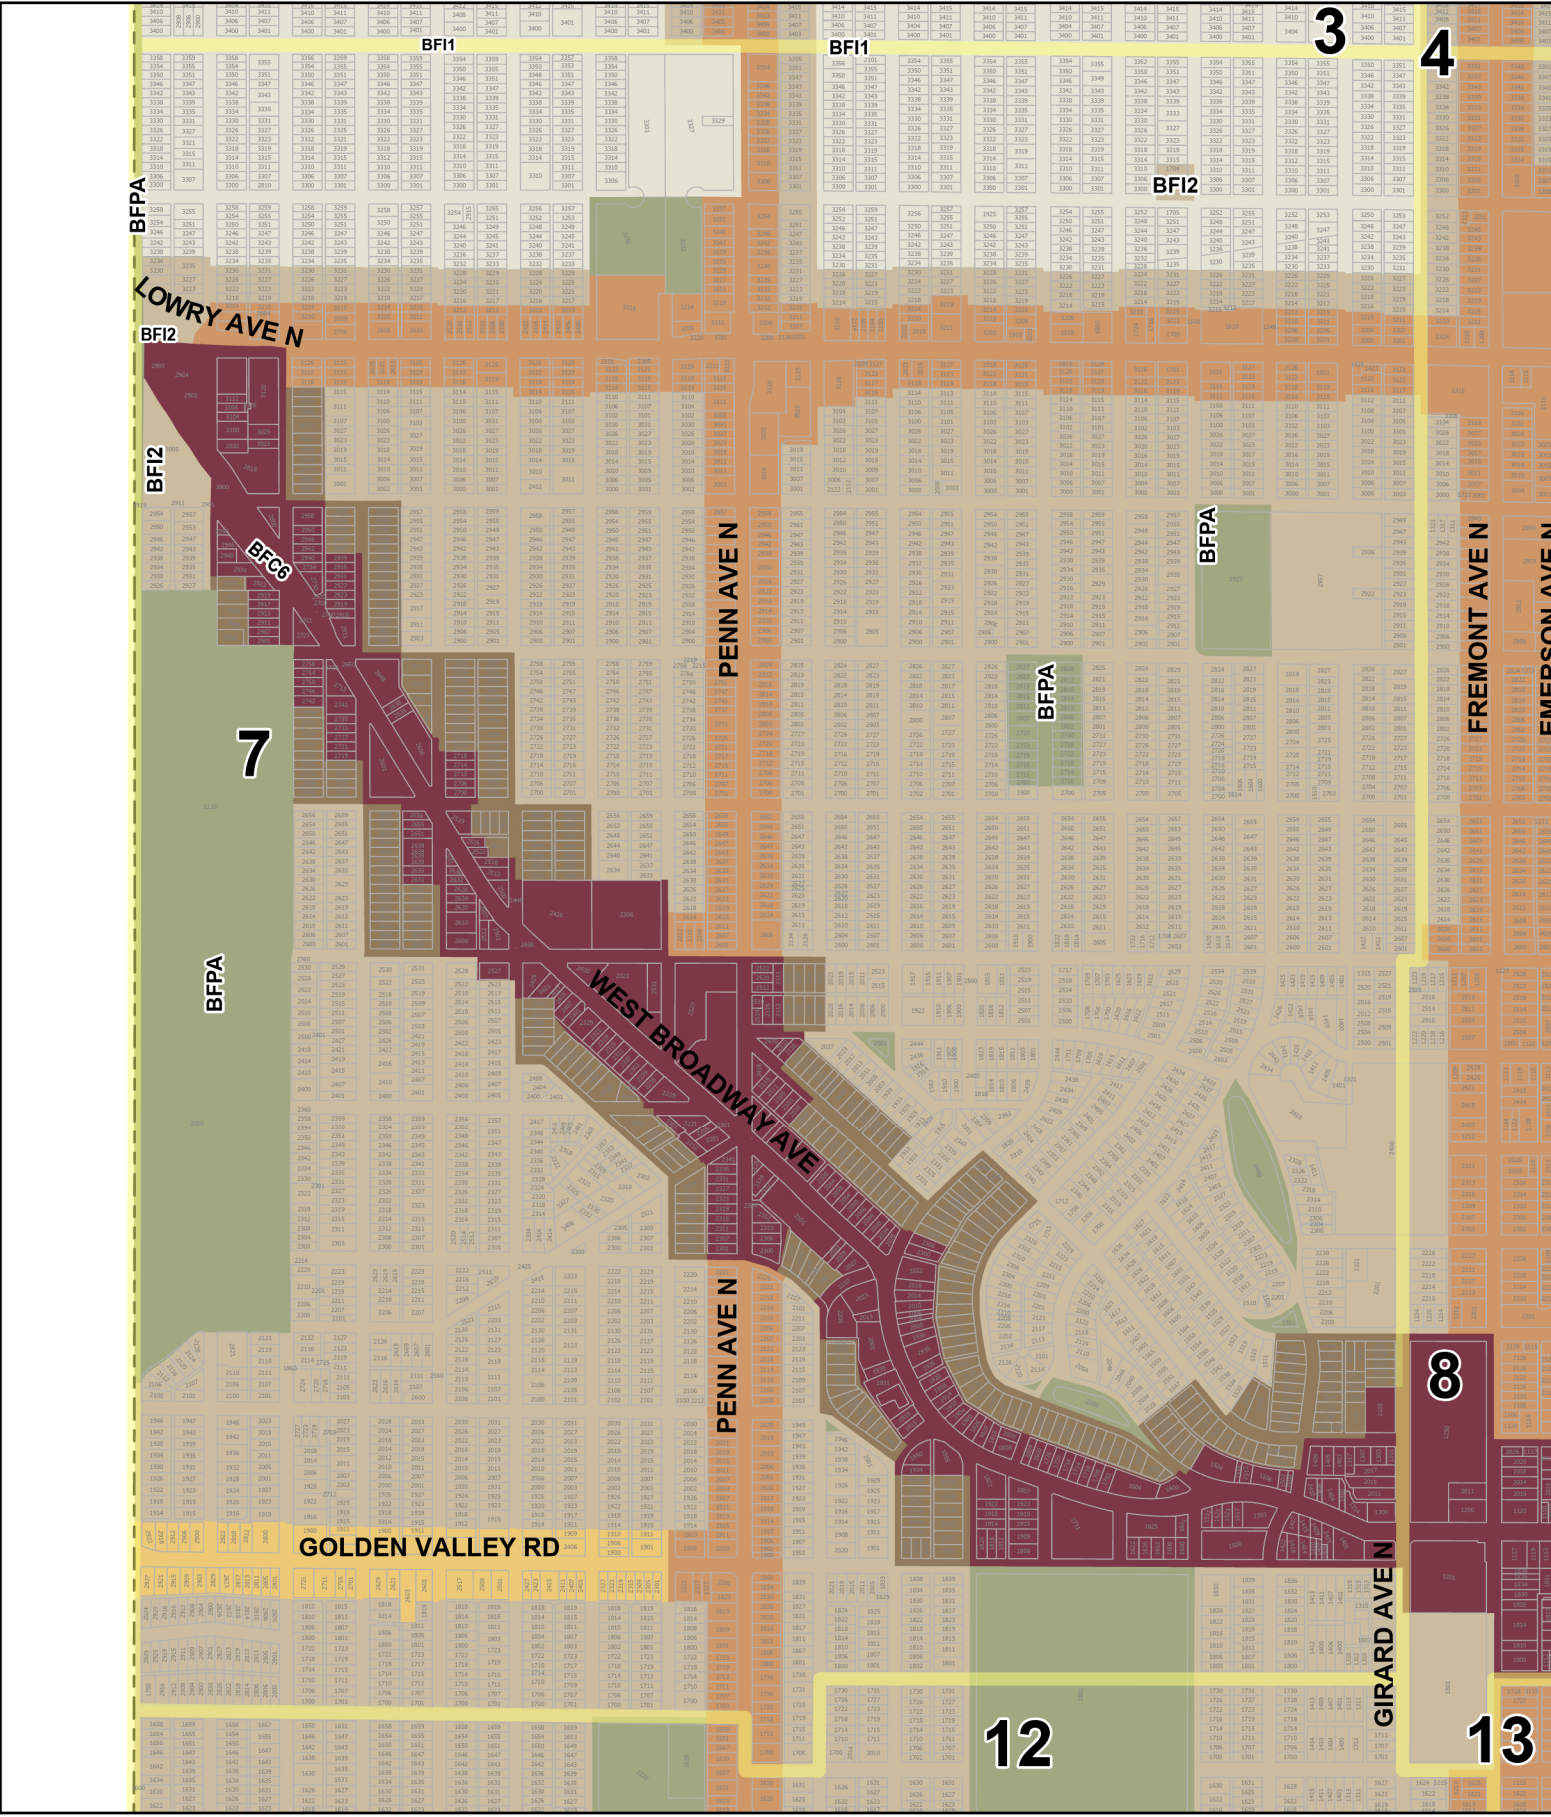

Built Form Overlay Zoning Plates

0 0.13 0.25 0.5 Miles

Effective date - July 1, 2023 Minneapolis Zoning Plate: 7

- Zoning Plate
- Parcels
- City Limits
- BF11 Interior 1
- BF12 Interior 2
- BF13 Interior 3
- BFC3 Corridor 3
- BFC4 Corridor 4
- BFC6 Corridor 6
- BFT10 Transit 10
- BFT15 Transit 15
- BFT20 Transit 20
- BFT30 Transit 30
- BFC50 Core 50
- BFRP Production
- BFPA Parks