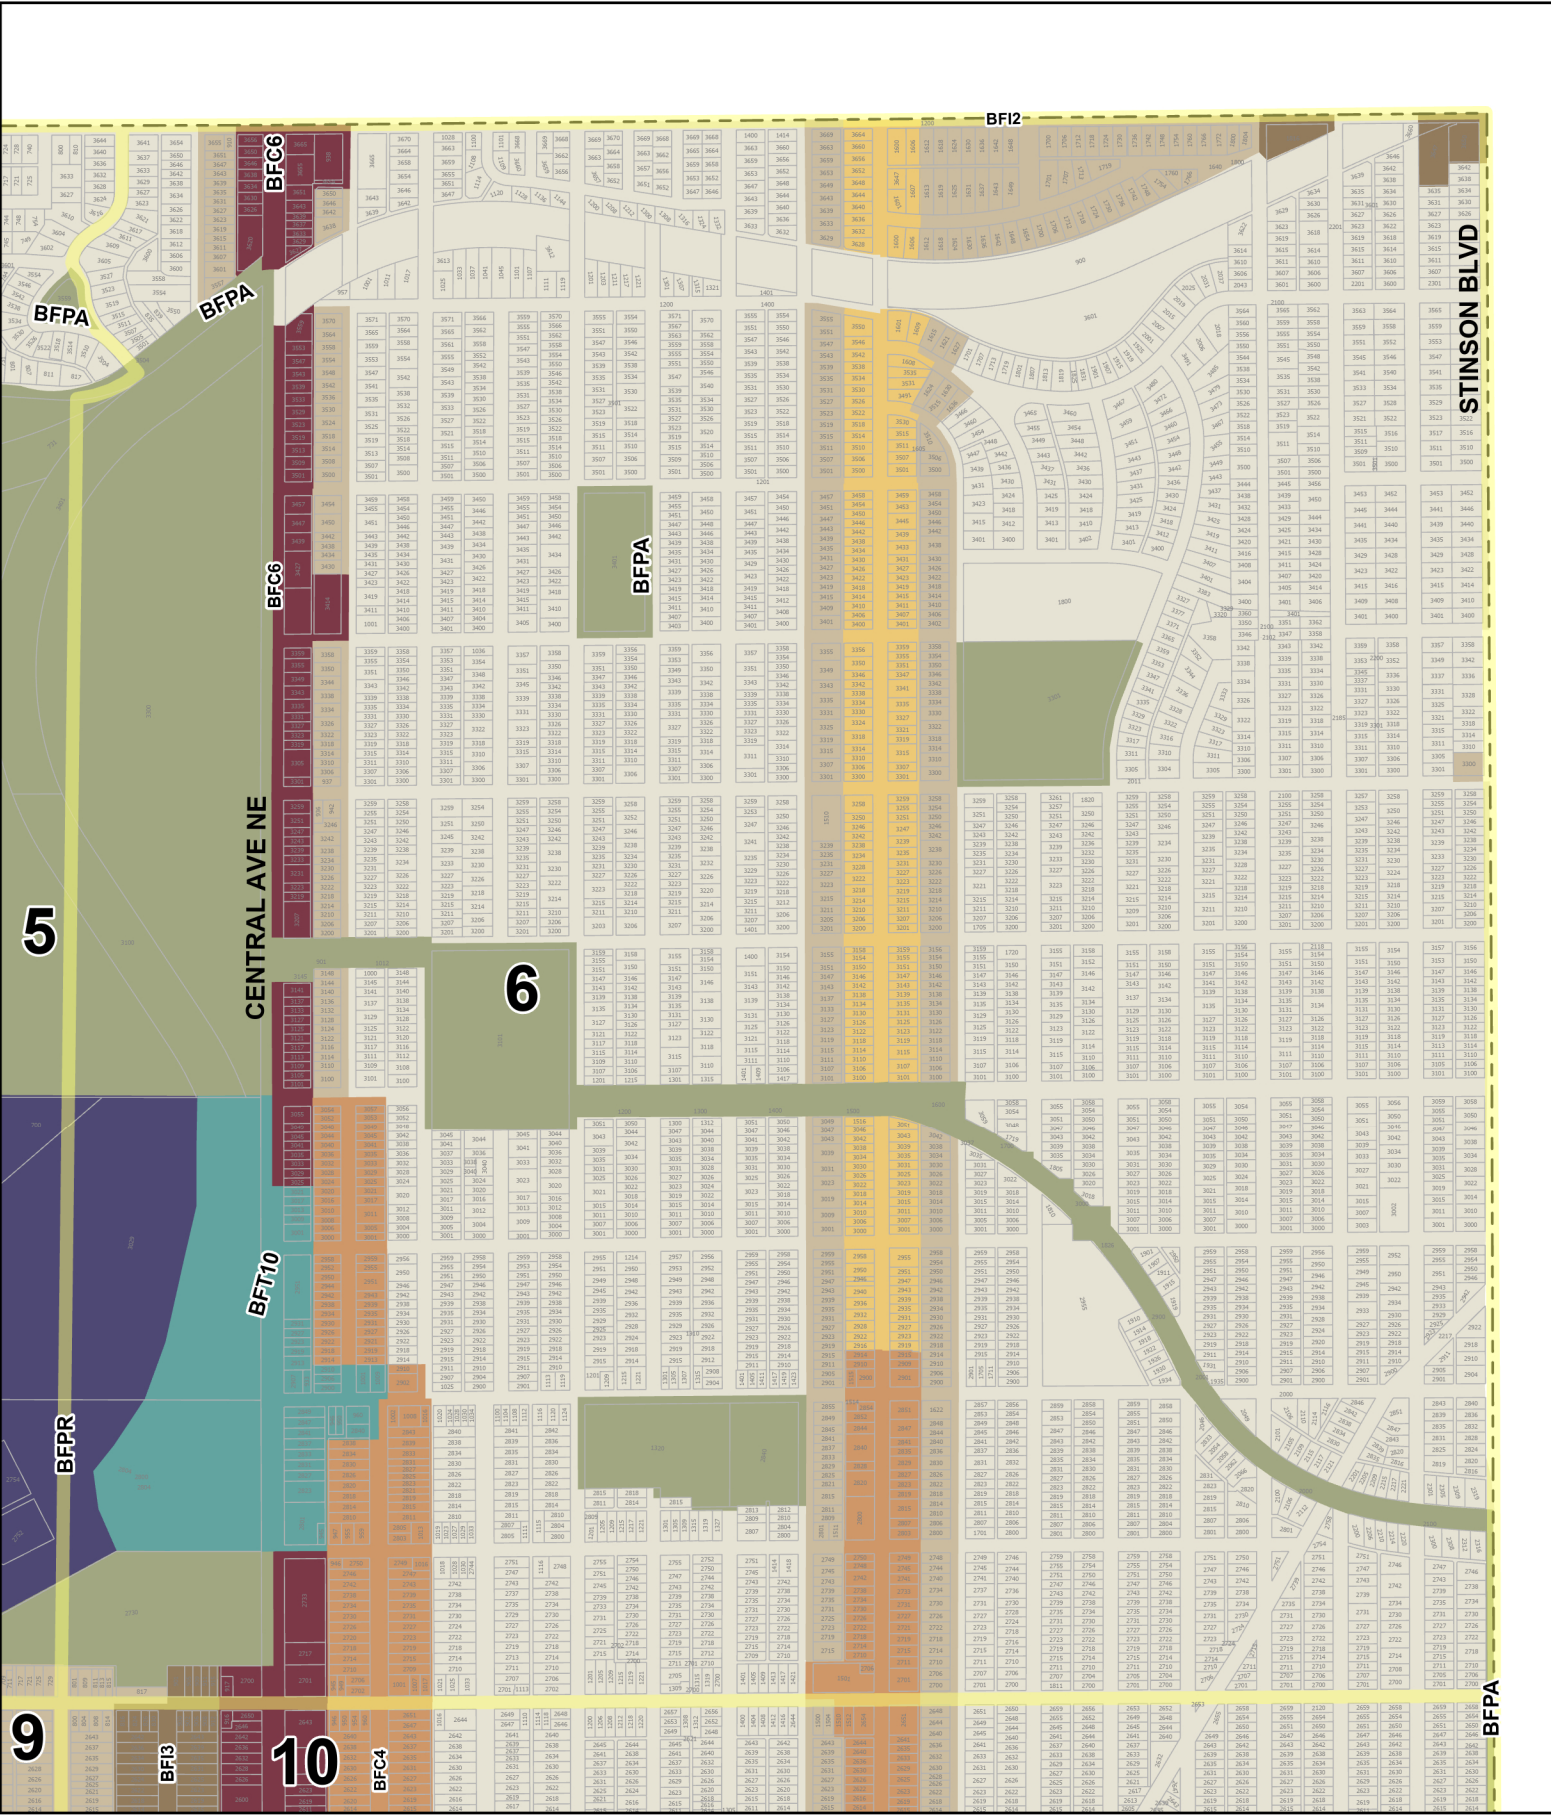

Built Form Overlay Zoning Plates

0 0.13 0.25 0.5 Miles Effective date - July 1, 2023 Minneapolis Zoning Plate: 6

- Zoning Plate
- BF11 Interior 1
- BFC3 Corridor 3
- BFT10 Transit 10
- BFT30 Transit 30
- BFPA Parks
- Parcels
- BF12 Interior 2
- BFC4 Corridor 4
- BFT15 Transit 15
- BFC50 Core 50
- City Limits
- BF13 Interior 3
- BFC6 Corridor 6
- BFT20 Transit 20
- BFRP Production