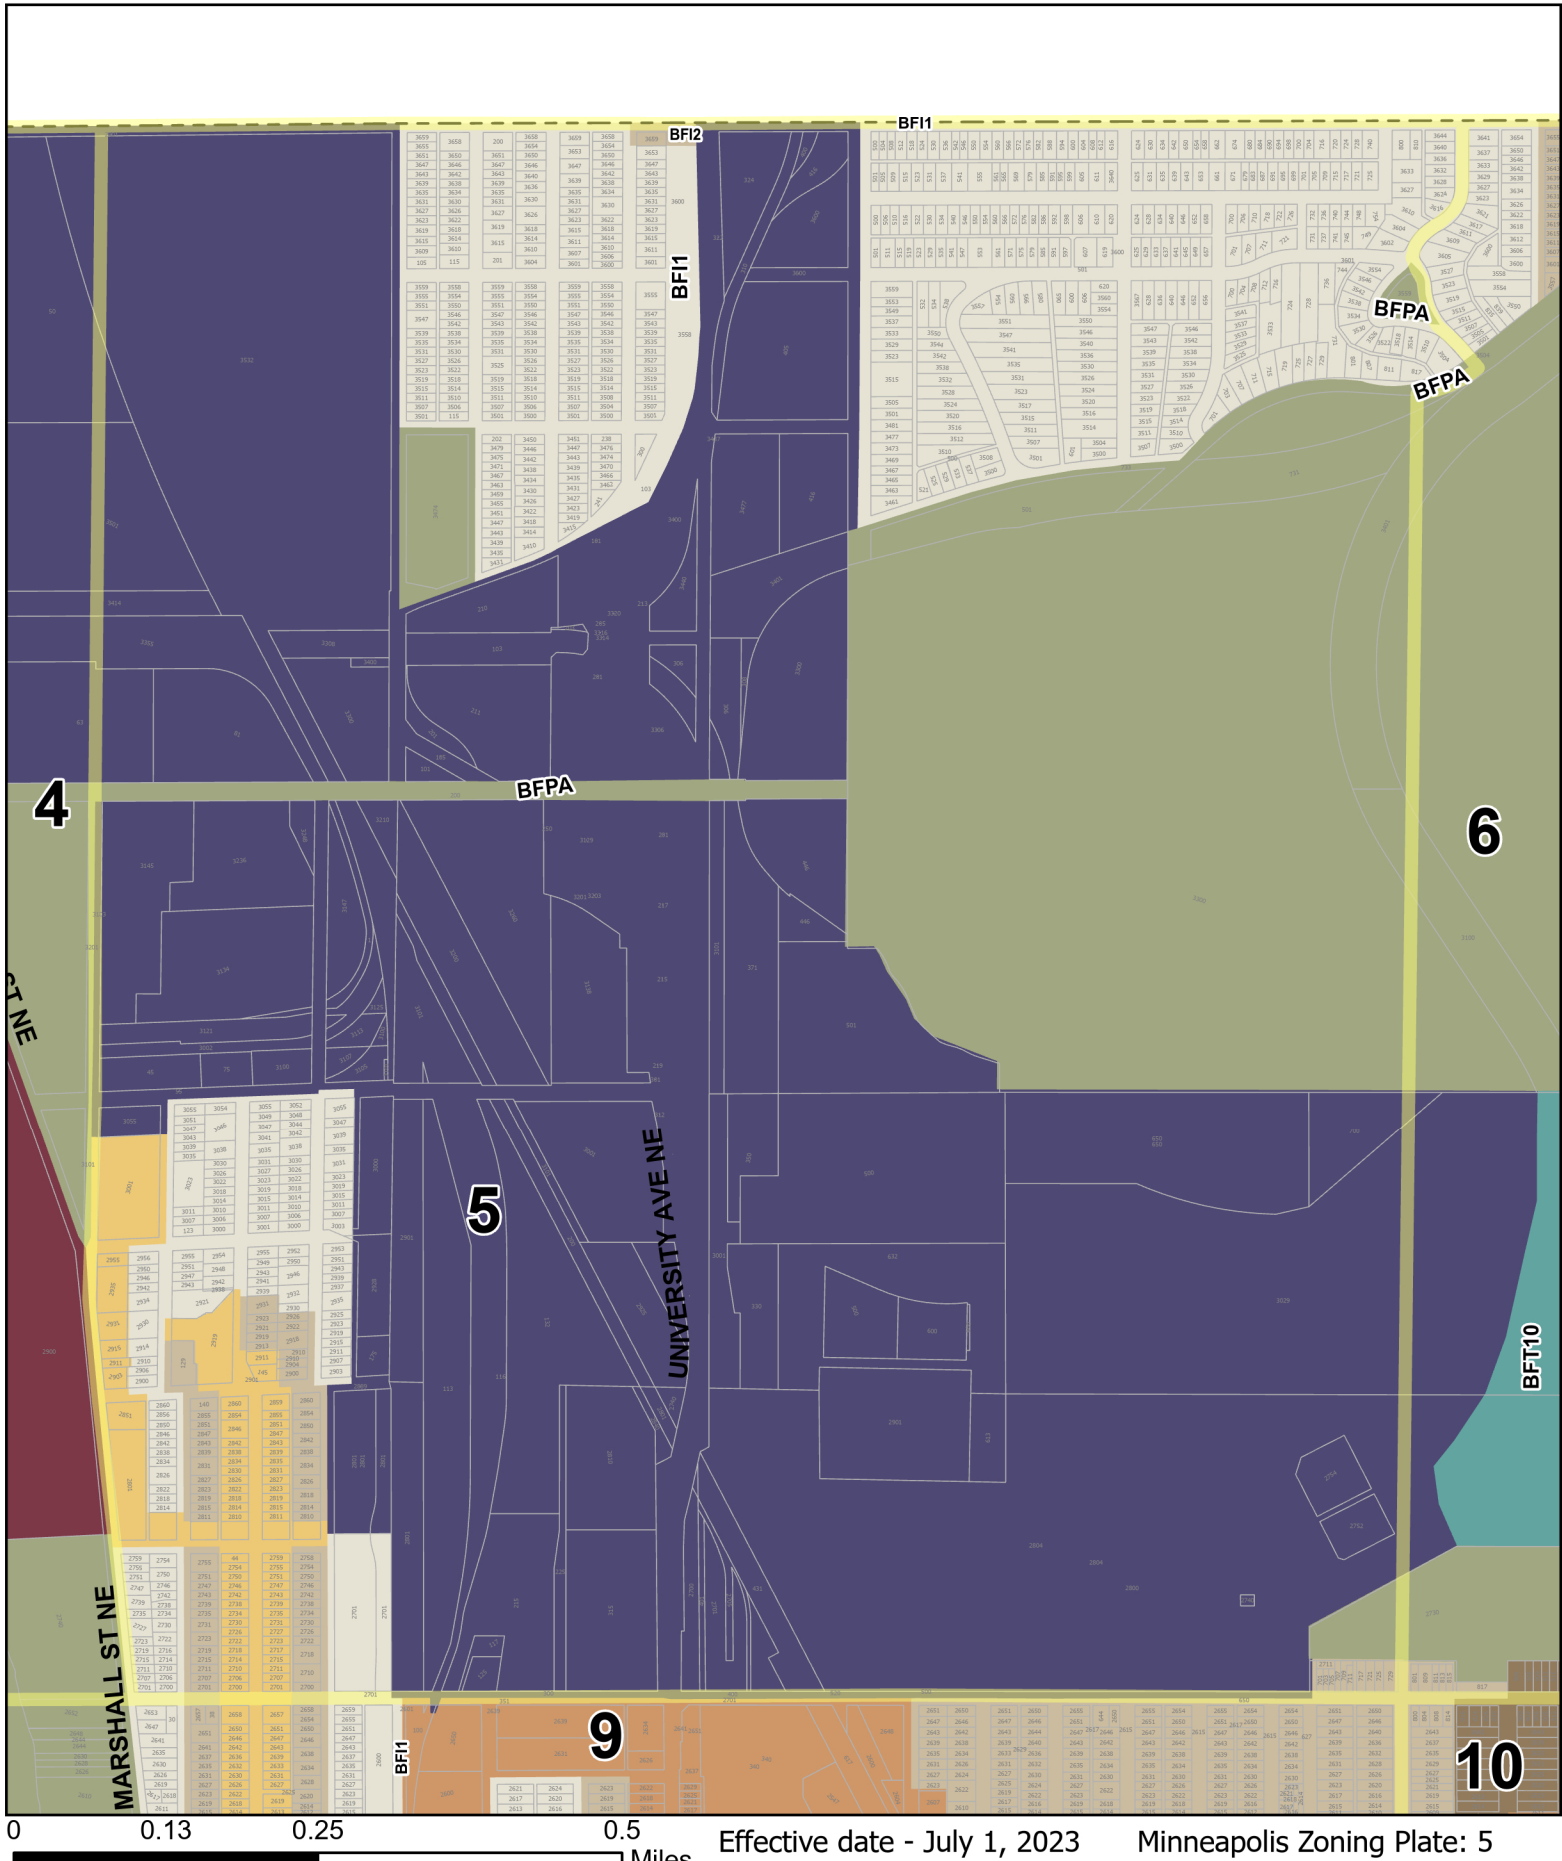

Built Form Overlay Zoning Plates

Zoning Plate	BF11 Interior 1	BFC3 Corridor 3	BFT10 Transit 10	BFT30 Transit 30	BFPA Parks
Parcels	BF12 Interior 2	BFC4 Corridor 4	BFT15 Transit 15	BFT50 Core 50	
City Limits	BF13 Interior 3	BFC6 Corridor 6	BFT20 Transit 20	BFPR Production	