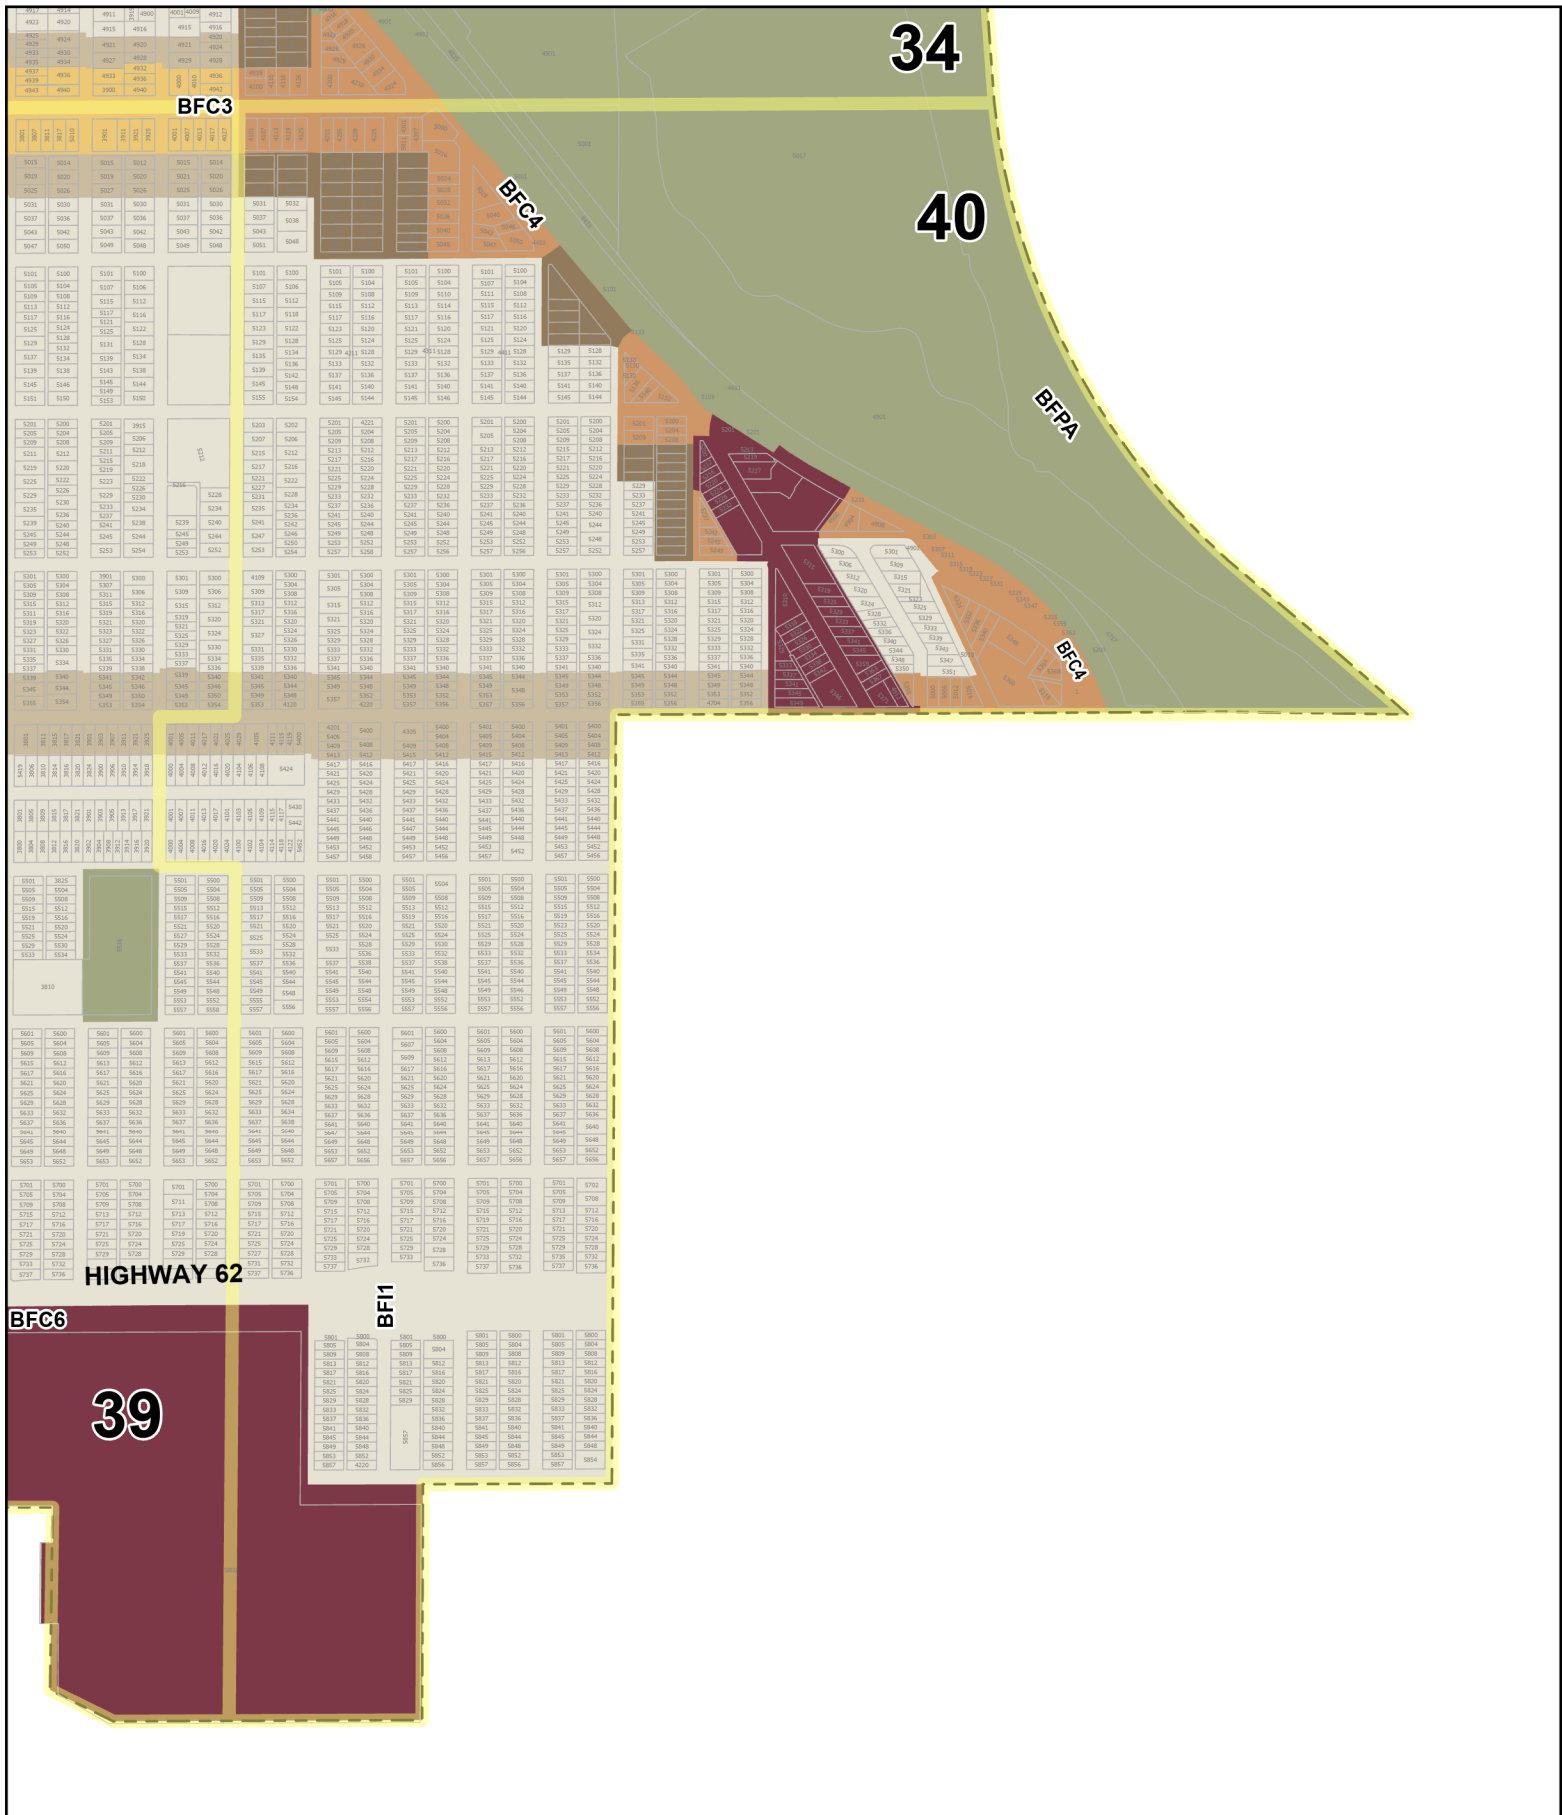

Built Form Overlay Zoning Plates

34

40

BFC3

BFC4

BFPA

BFC6

BFI1

BFC6

39

0 0.13 0.25 0.5 Miles Effective date - July 1, 2023 Minneapolis Zoning Plate: 40

- Zoning Plate
- Parcels
- City Limits
- BFI1 Interior 1
- BFI2 Interior 2
- BFI3 Interior 3
- BFC3 Corridor 3
- BFC4 Corridor 4
- BFC6 Corridor 6
- BFT10 Transit 10
- BFT15 Transit 15
- BFT20 Transit 20
- BFT30 Transit 30
- BFC50 Core 50
- BFPR Production
- BFPA Parks