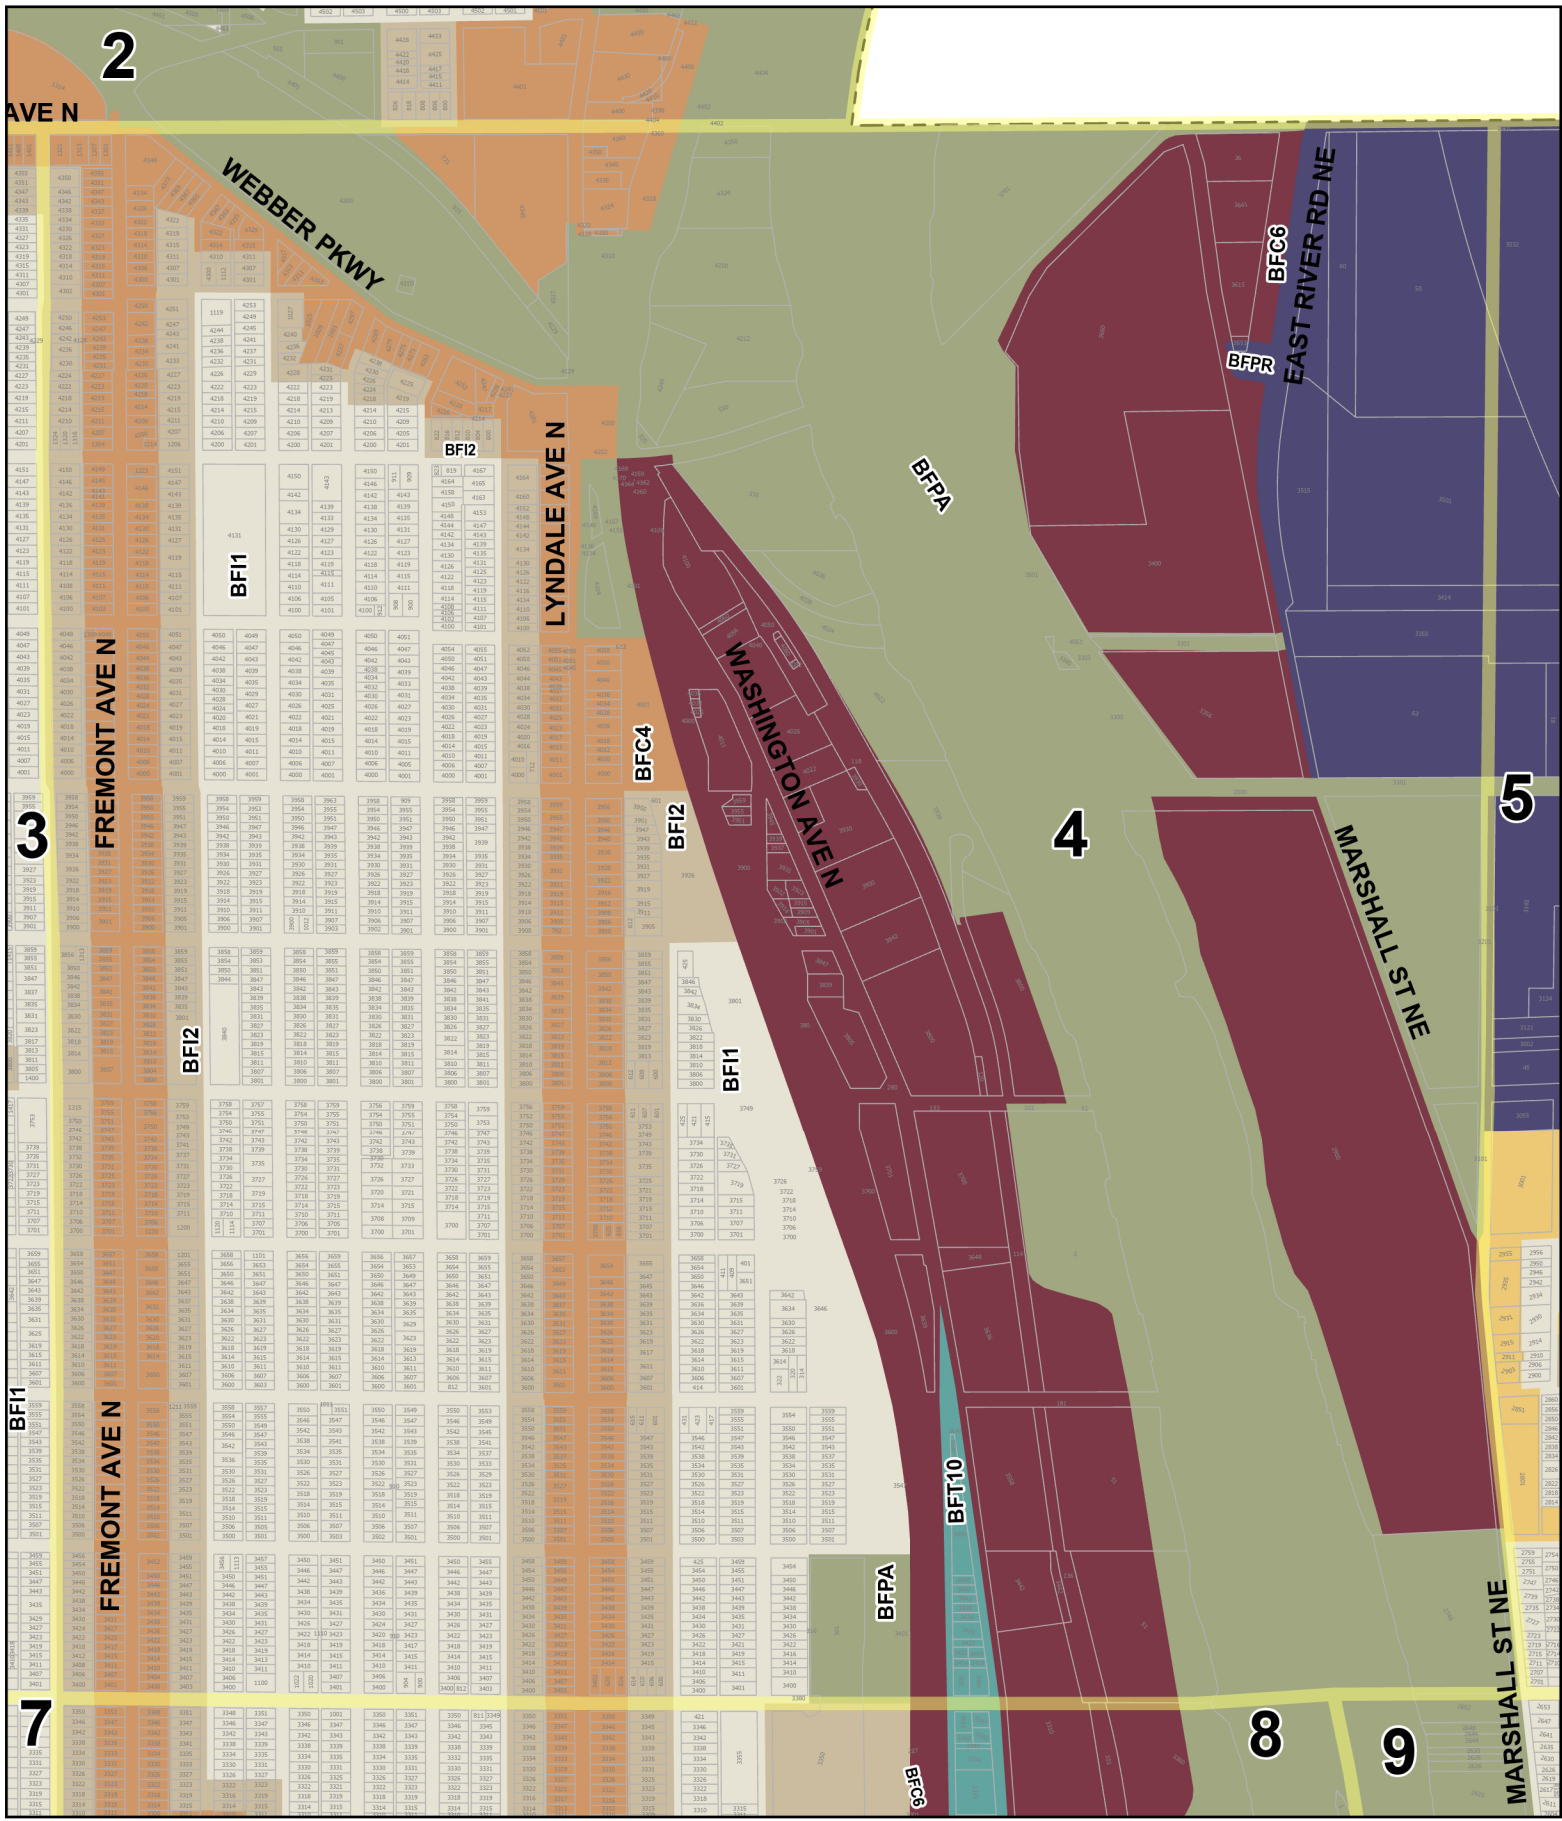

Built Form Overlay Zoning Plates

0 0.13 0.25 0.5 Miles Effective date - July 1, 2023 Minneapolis Zoning Plate: 4

Zoning Plate	BFP1 Interior 1	BFC3 Corridor 3	BFT10 Transit 10	BFT30 Transit 30	BFPA Parks
Parcels	BFP2 Interior 2	BFC4 Corridor 4	BFT15 Transit 15	BFC50 Core 50	
City Limits	BFP3 Interior 3	BFC6 Corridor 6	BFT20 Transit 20	BFP7 Production	