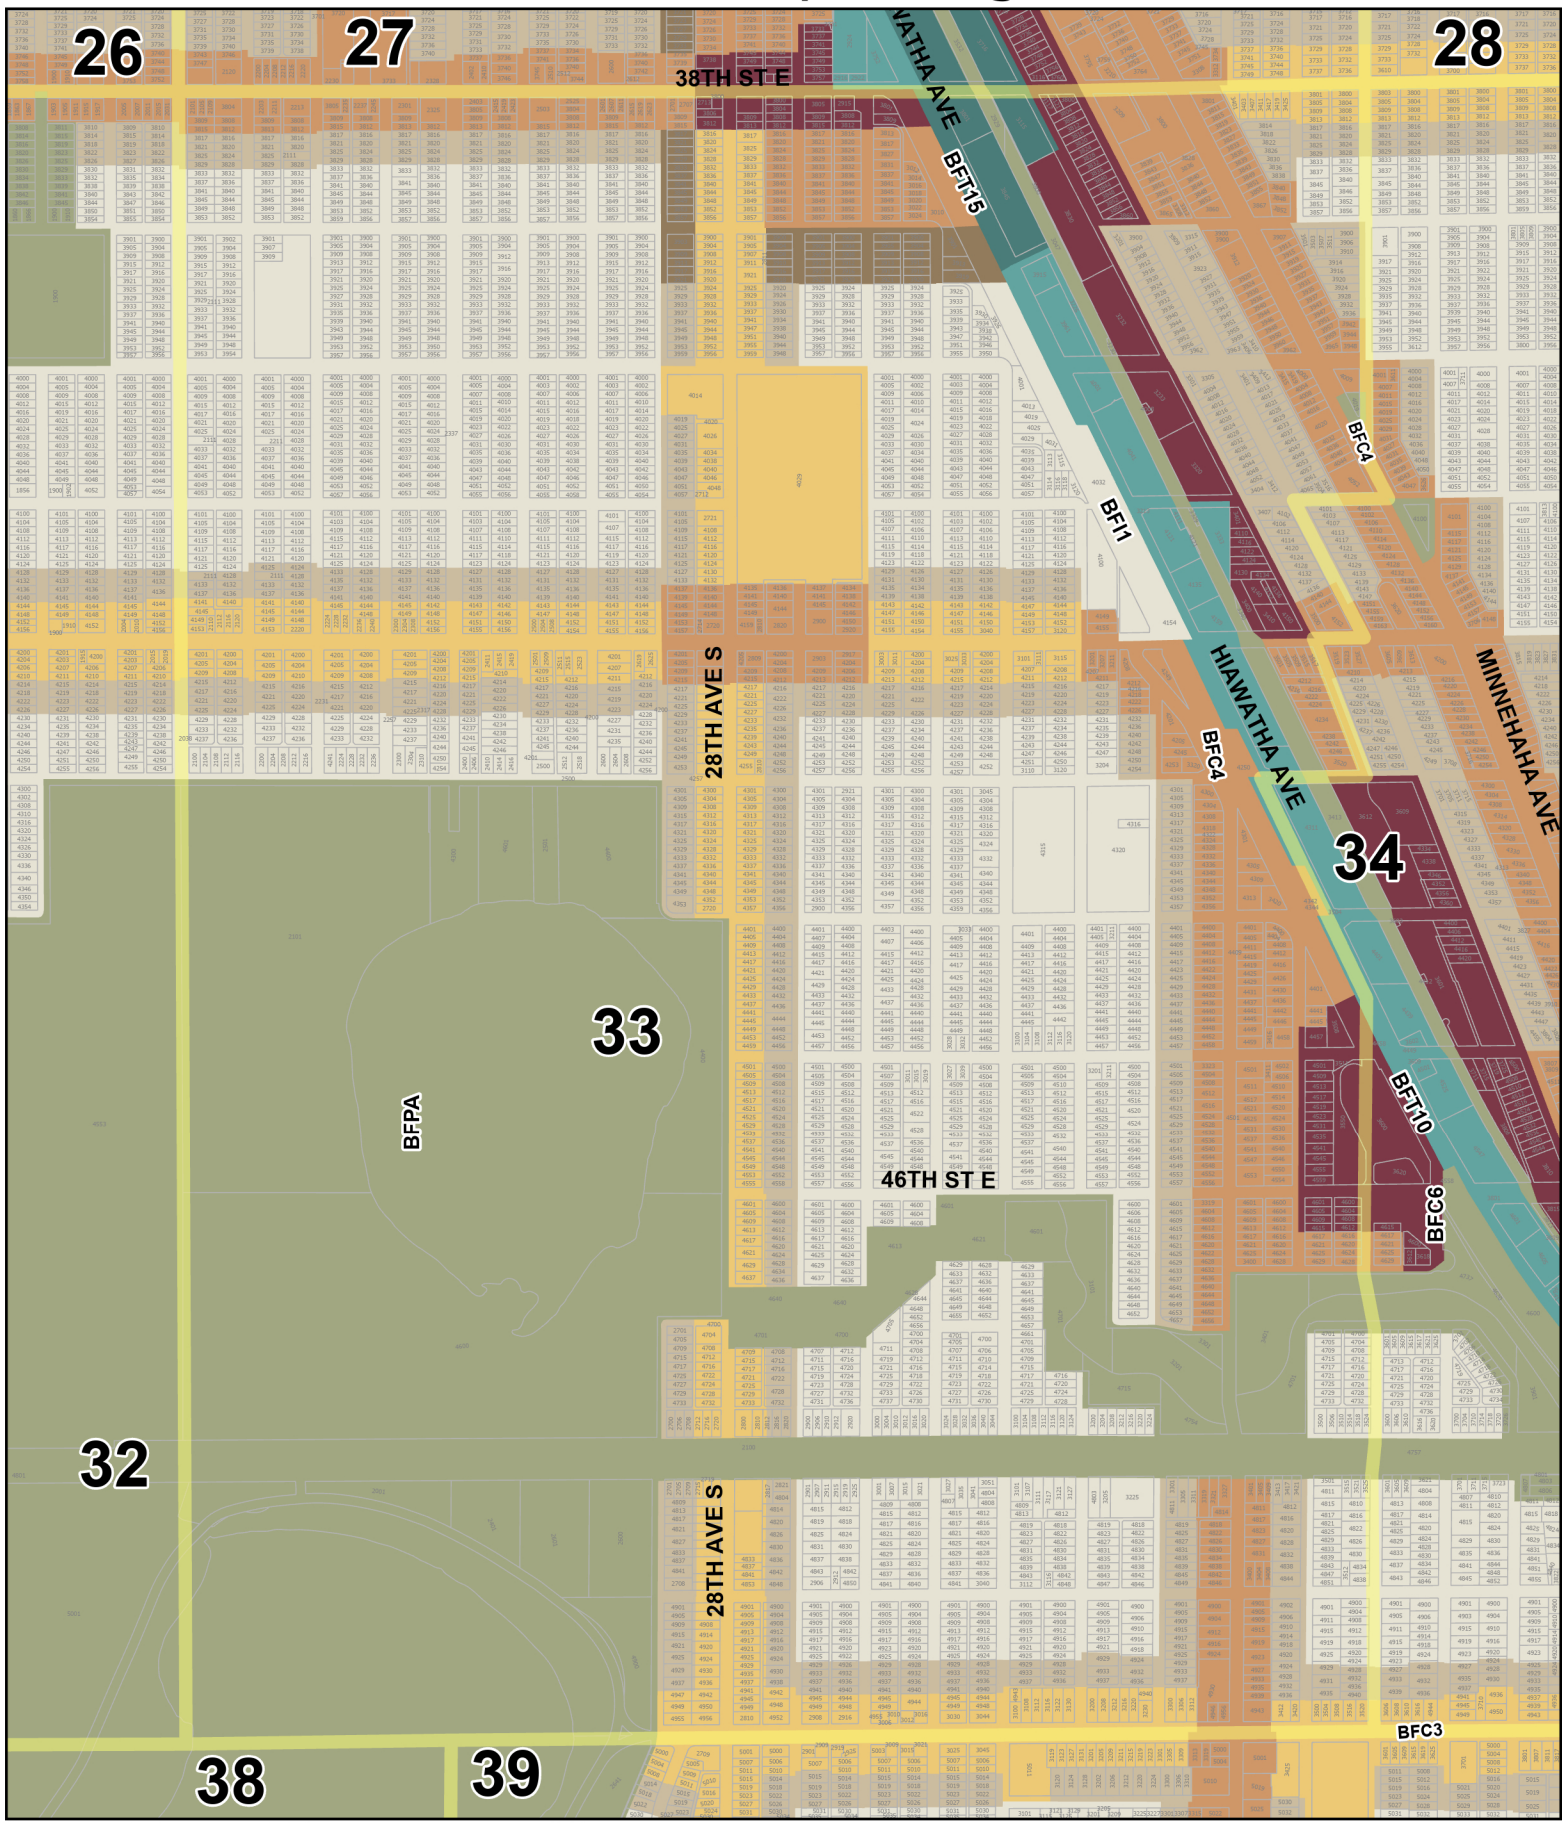

Built Form Overlay Zoning Plates

0 0.13 0.25 0.5 Miles Effective date - July 1, 2023 Minneapolis Zoning Plate: 33

Zoning Plate	BFI1 Interior 1	BFC3 Corridor 3	BFT10 Transit 10	BFT30 Transit 30	BFPA Parks
Parcels	BFI2 Interior 2	BFC4 Corridor 4	BFT15 Transit 15	BFC50 Core 50	
City Limits	BFI3 Interior 3	BFC6 Corridor 6	BFT20 Transit 20	BFPR Production	