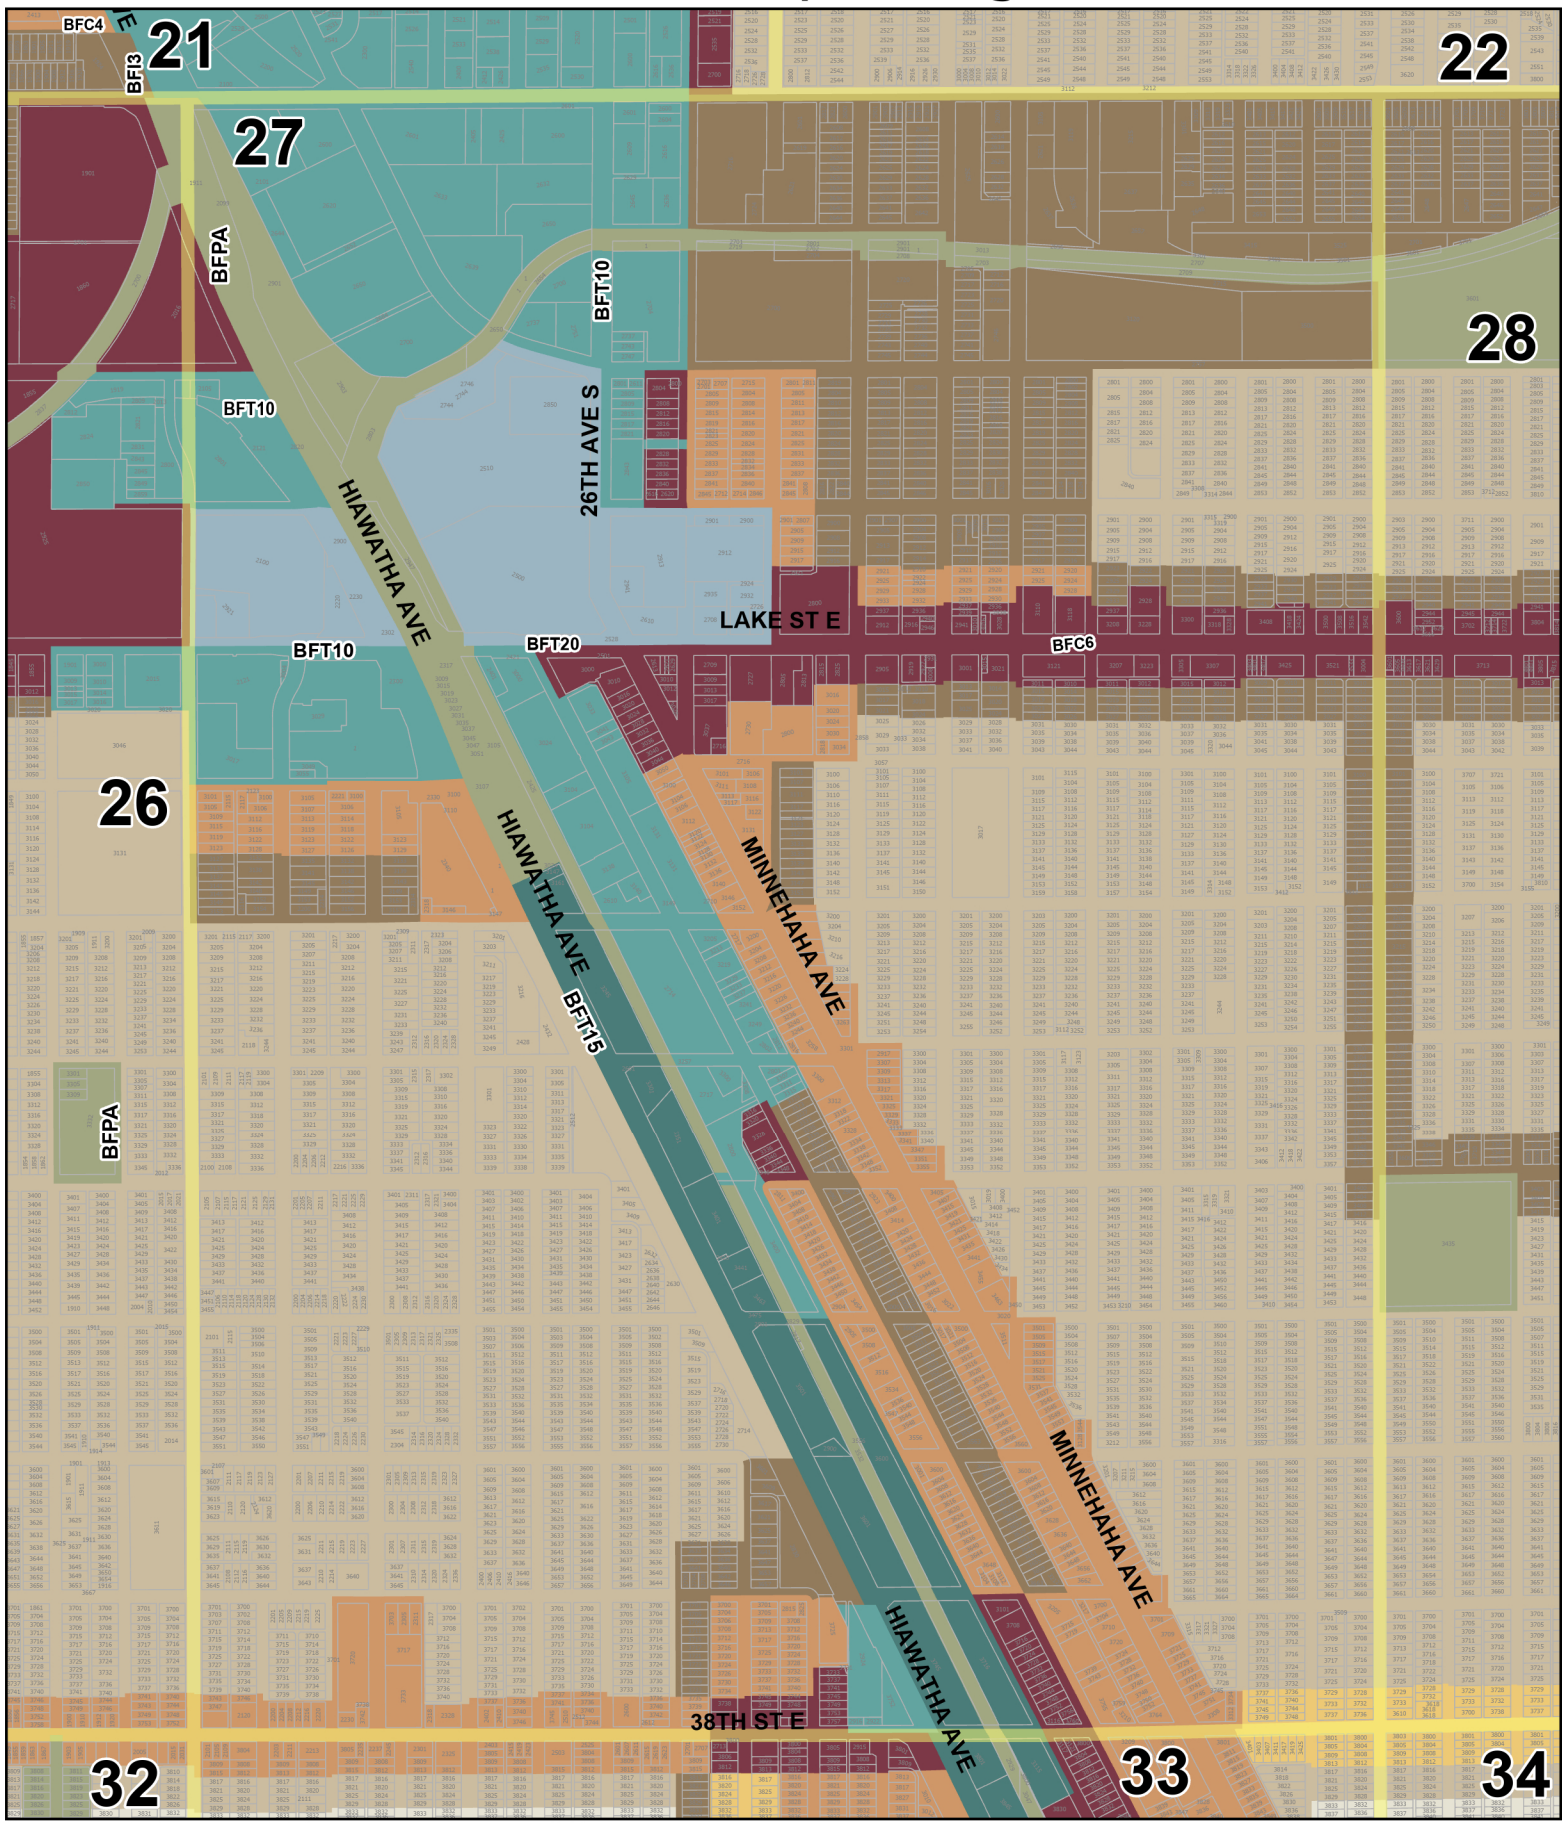

Built Form Overlay Zoning Plates

0 0.13 0.25 0.5 Miles Effective date - July 1, 2023 Minneapolis Zoning Plate: 27

Zoning Plate	BF11 Interior 1	BFC3 Corridor 3	BFT10 Transit 10	BFT30 Transit 30	BFPA Parks
Parcels	BF12 Interior 2	BFC4 Corridor 4	BFT15 Transit 15	BFC50 Core 50	
City Limits	BF13 Interior 3	BFC6 Corridor 6	BFT20 Transit 20	BFPR Production	N