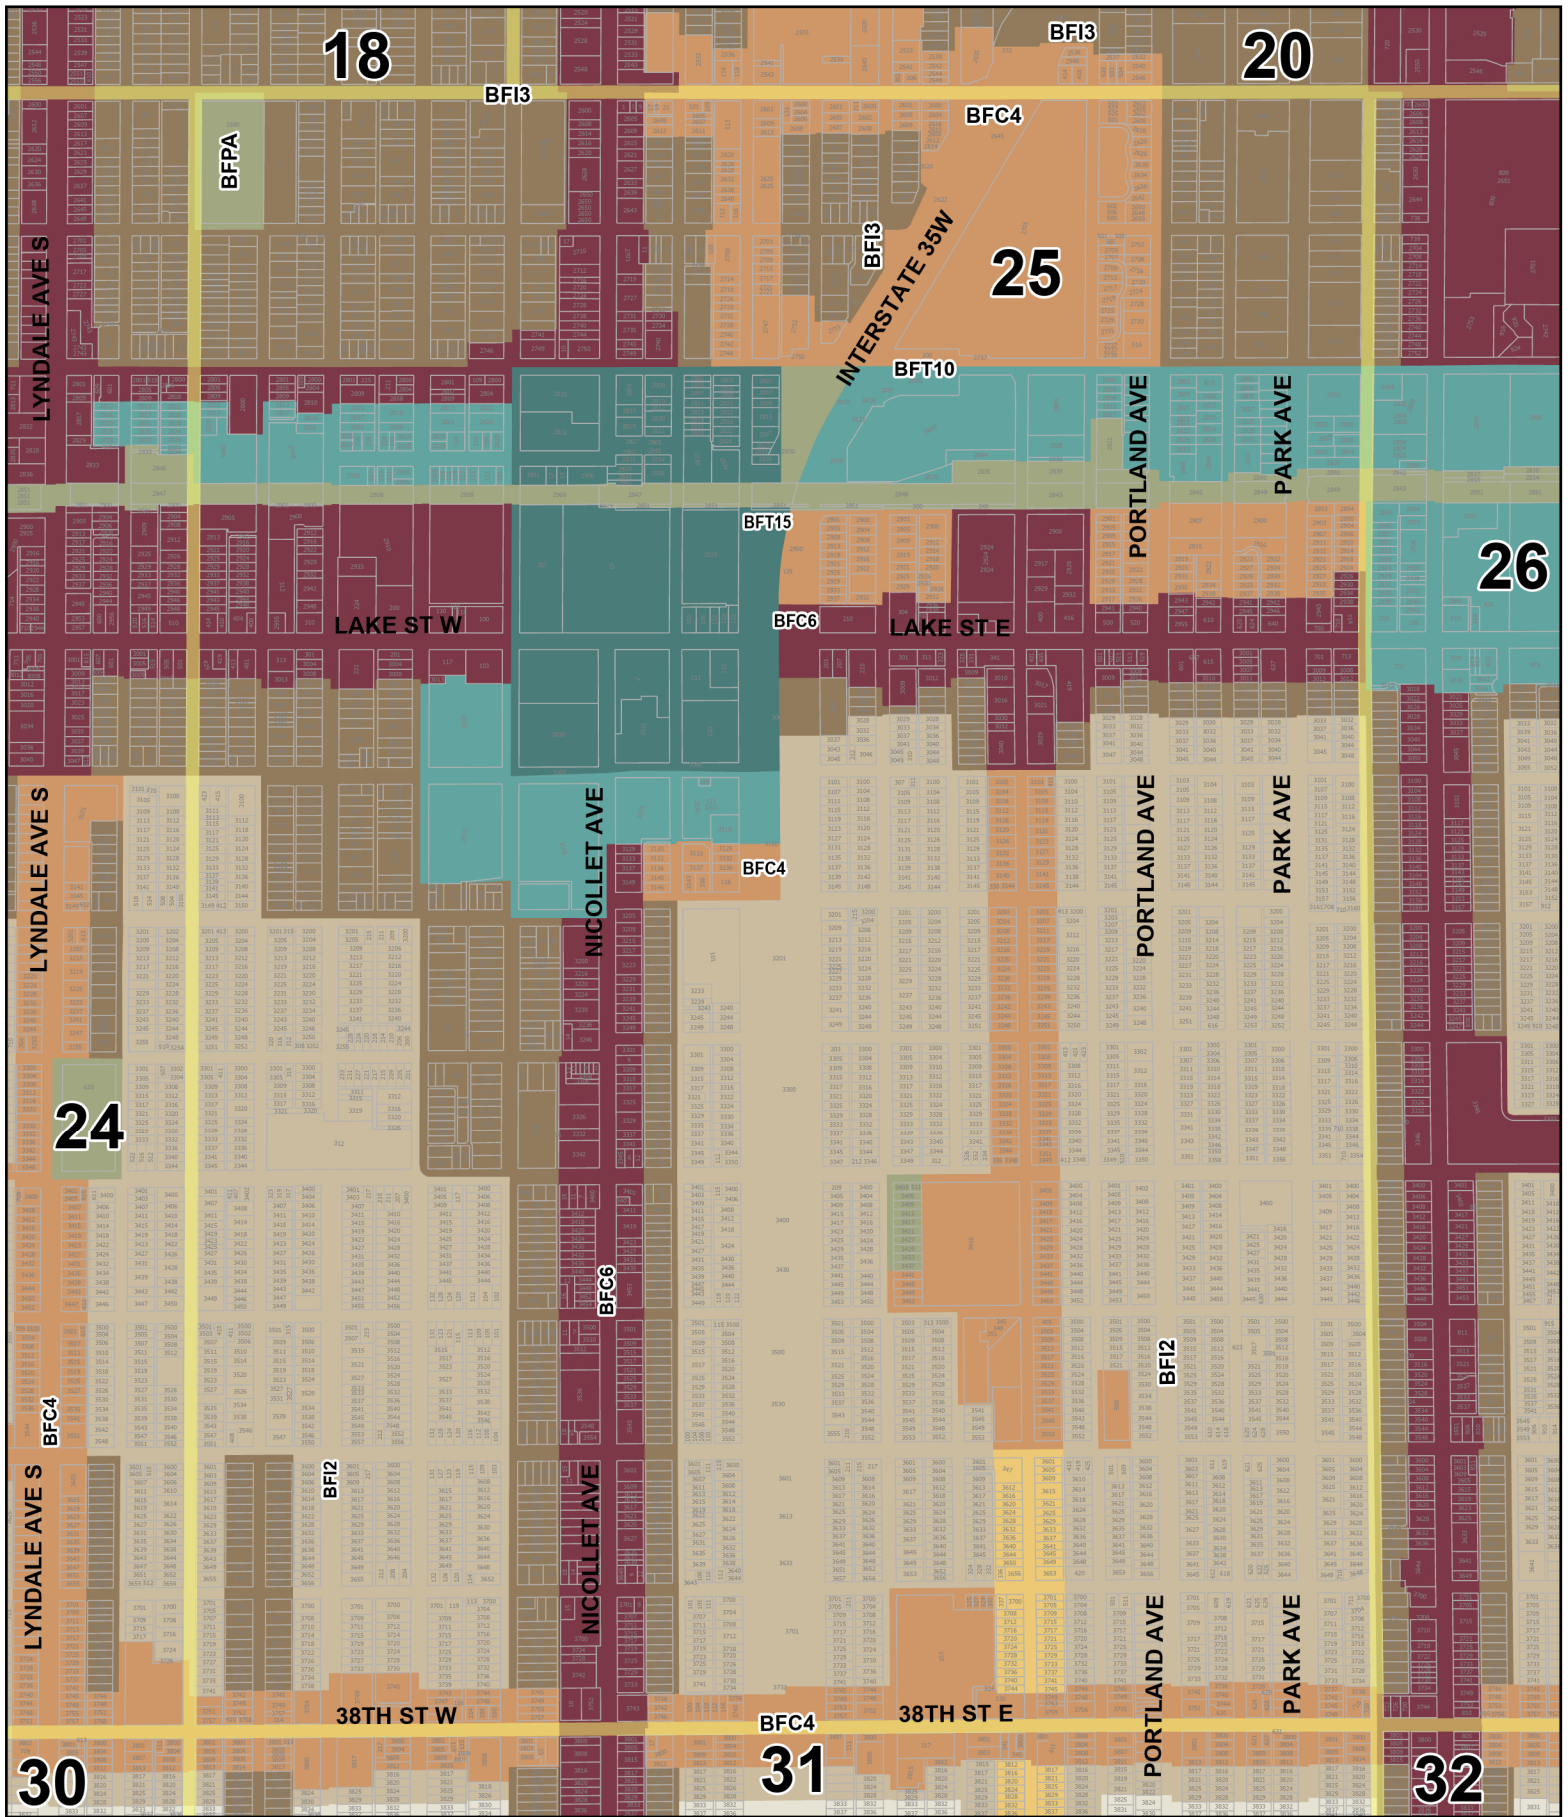

Built Form Overlay Zoning Plates

0 0.13 0.25 0.5 Miles

Effective date - July 1, 2023 Minneapolis Zoning Plate: 25

Zoning Plate	BF11 Interior 1	BFC3 Corridor 3	BFT10 Transit 10	BFT30 Transit 30	BFPA Parks
Parcels	BF12 Interior 2	BFC4 Corridor 4	BFT15 Transit 15	BFC50 Core 50	
City Limits	BF13 Interior 3	BFC6 Corridor 6	BFT20 Transit 20	BFPR Production	