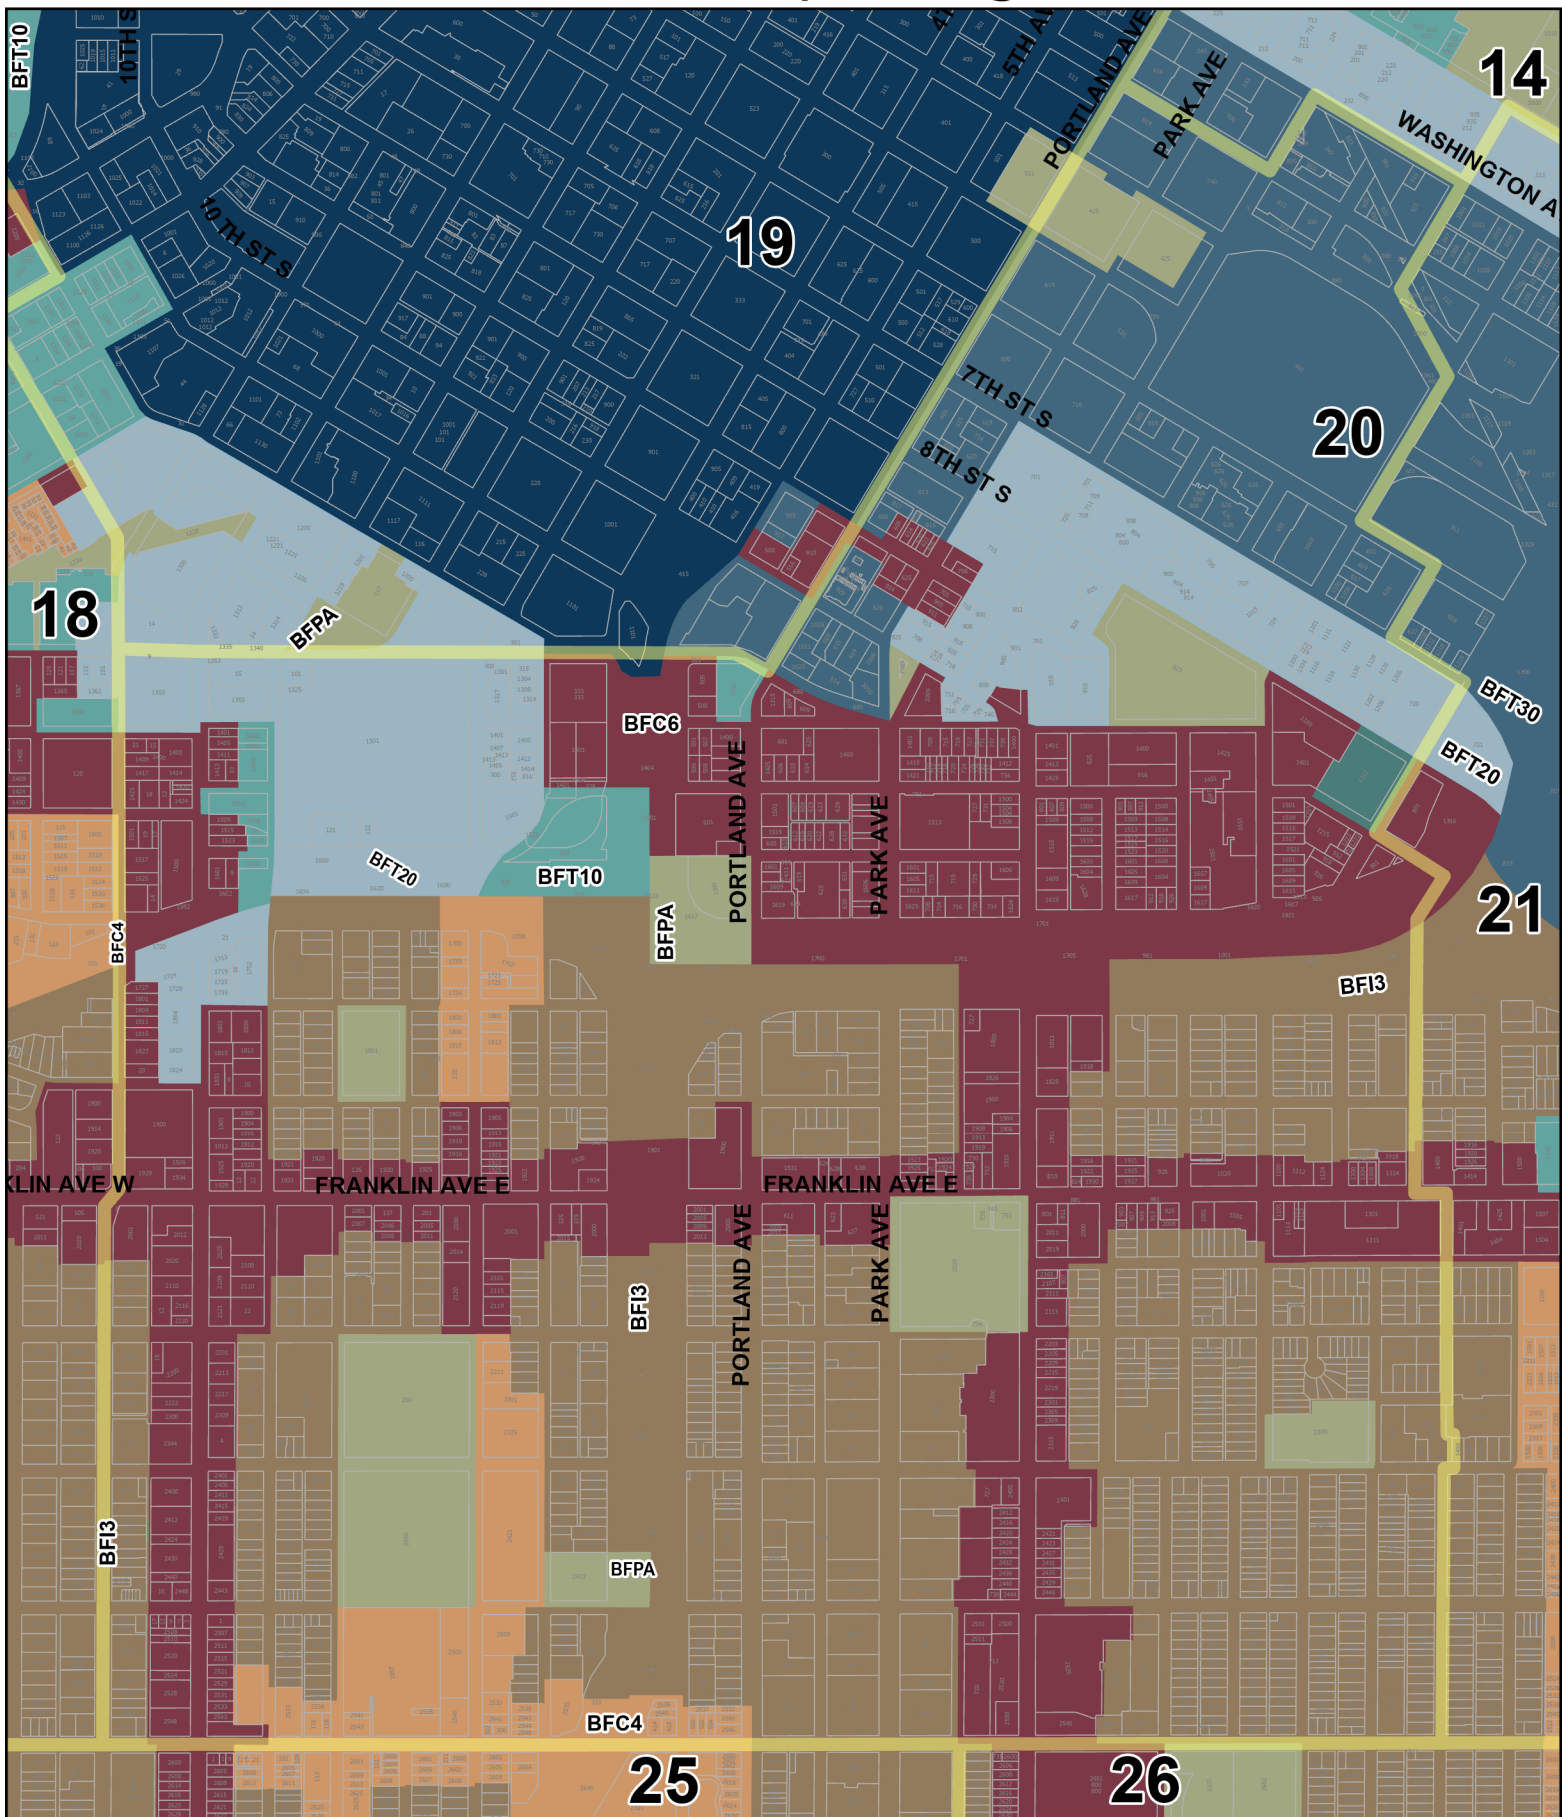

# Built Form Overlay Zoning Plates

0 0.13 0.25 0.5 Miles Effective date - July 1, 2023 Minneapolis Zoning Plate: 20

- |              |                 |                 |                  |                  |            |
|--------------|-----------------|-----------------|------------------|------------------|------------|
| Zoning Plate | BFI1 Interior 1 | BFC3 Corridor 3 | BFT10 Transit 10 | BFT30 Transit 30 | BFPA Parks |
| Parcels      | BFI2 Interior 2 | BFC4 Corridor 4 | BFT15 Transit 15 | BFC50 Core 50    |            |
| City Limits  | BFI3 Interior 3 | BFC6 Corridor 6 | BFT20 Transit 20 | BFPR Production  |            |