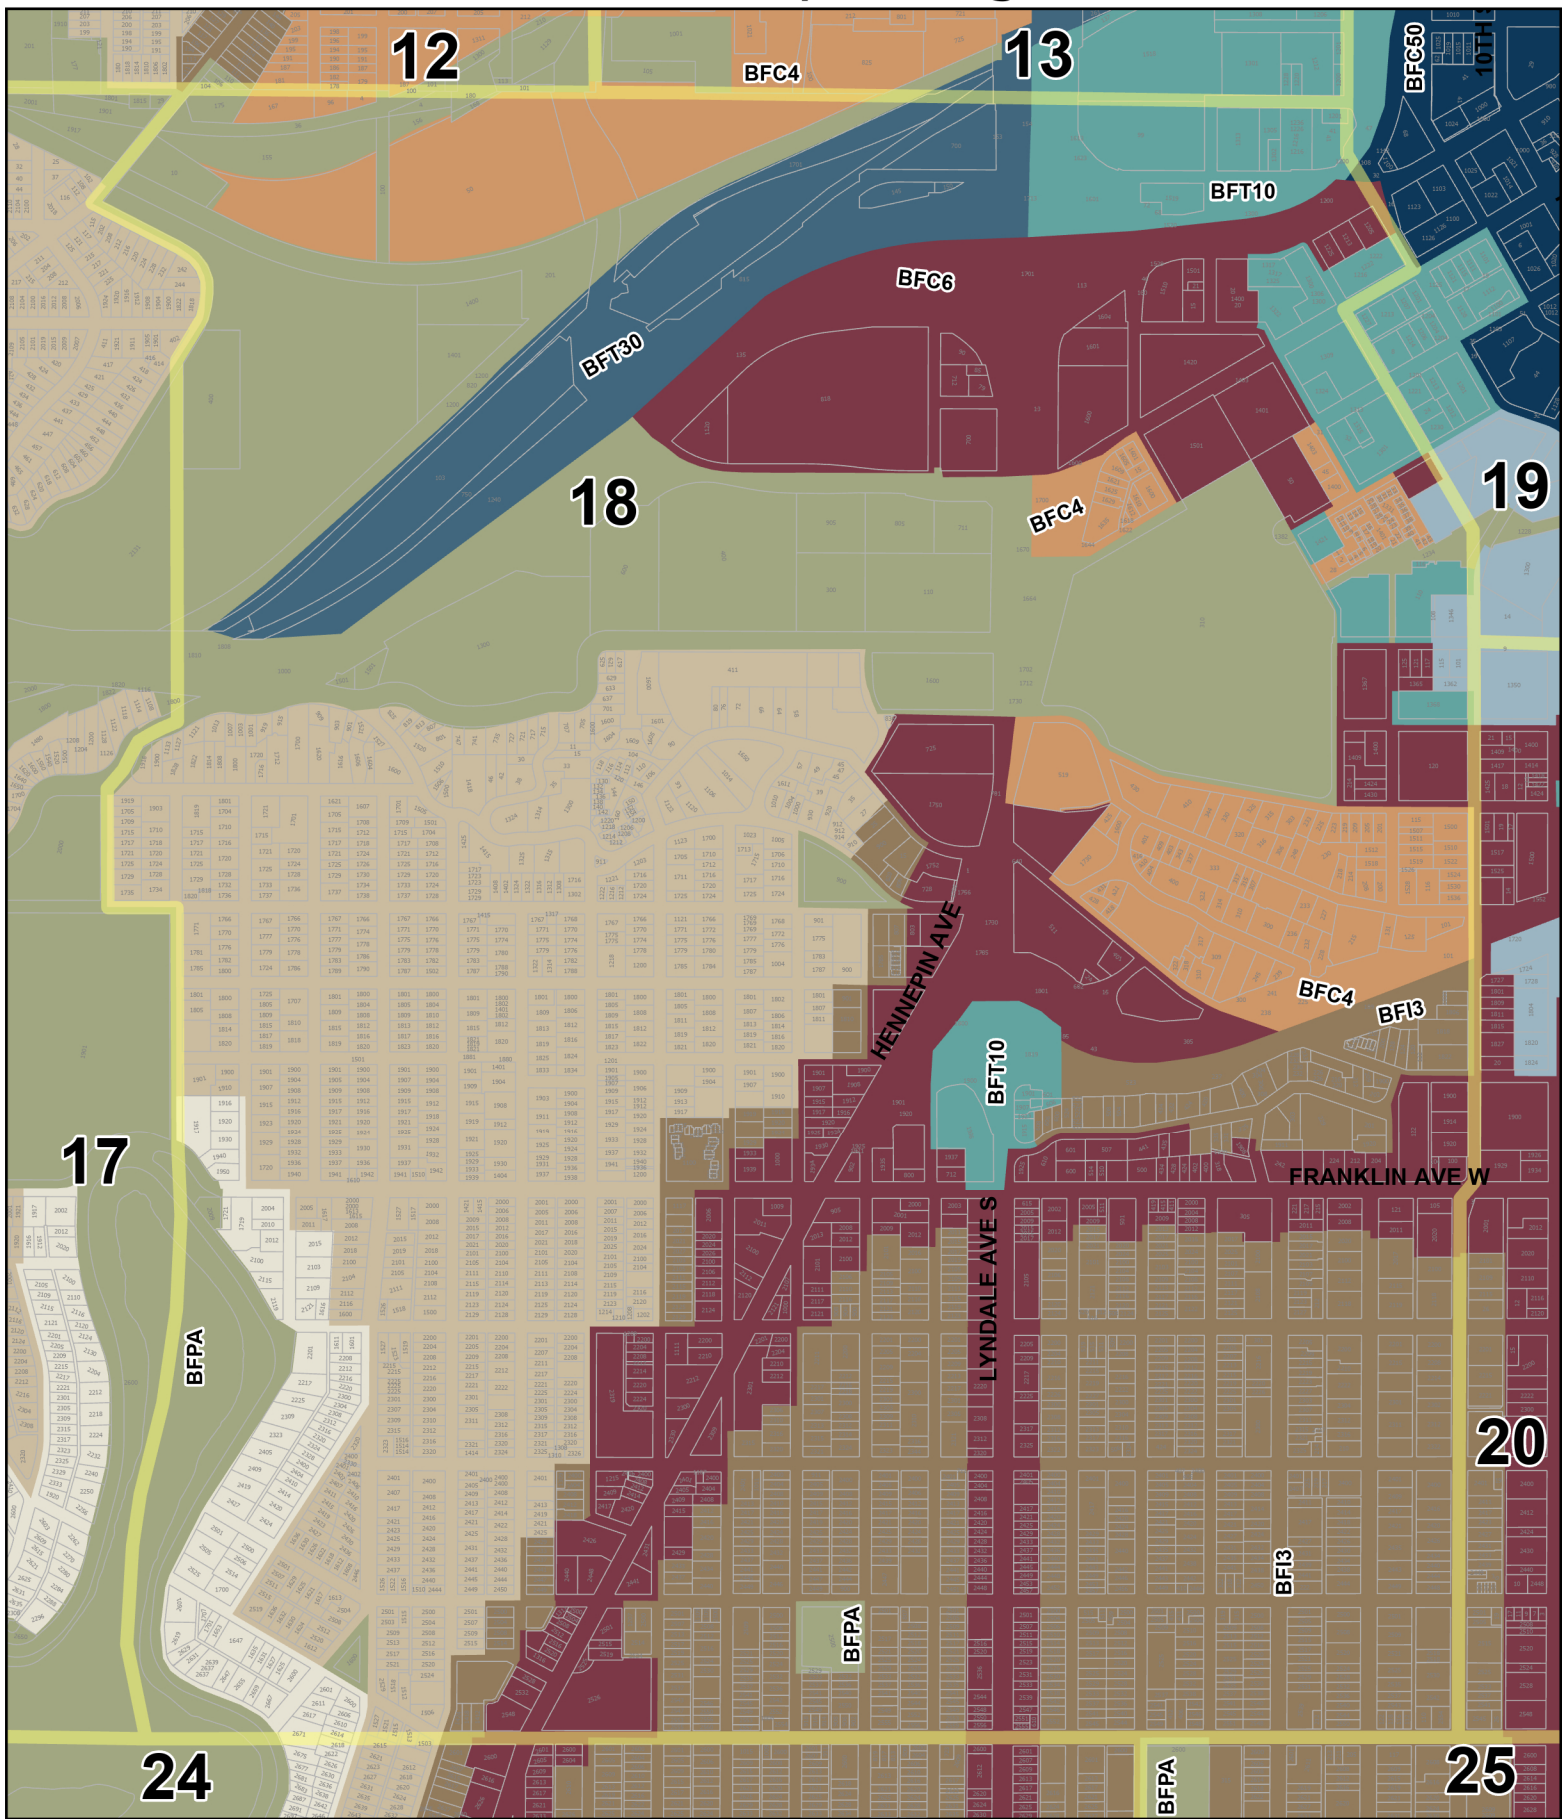

Built Form Overlay Zoning Plates

0 0.13 0.25 0.5 Miles Effective date - July 1, 2023 Minneapolis Zoning Plate: 18

Zoning Plate	BFI1 Interior 1	BFC3 Corridor 3	BFT10 Transit 10	BFT30 Transit 30	BFPA Parks
Parcels	BFI2 Interior 2	BFC4 Corridor 4	BFT15 Transit 15	BFC50 Core 50	
City Limits	BFI3 Interior 3	BFC6 Corridor 6	BFT20 Transit 20	BFPR Production	