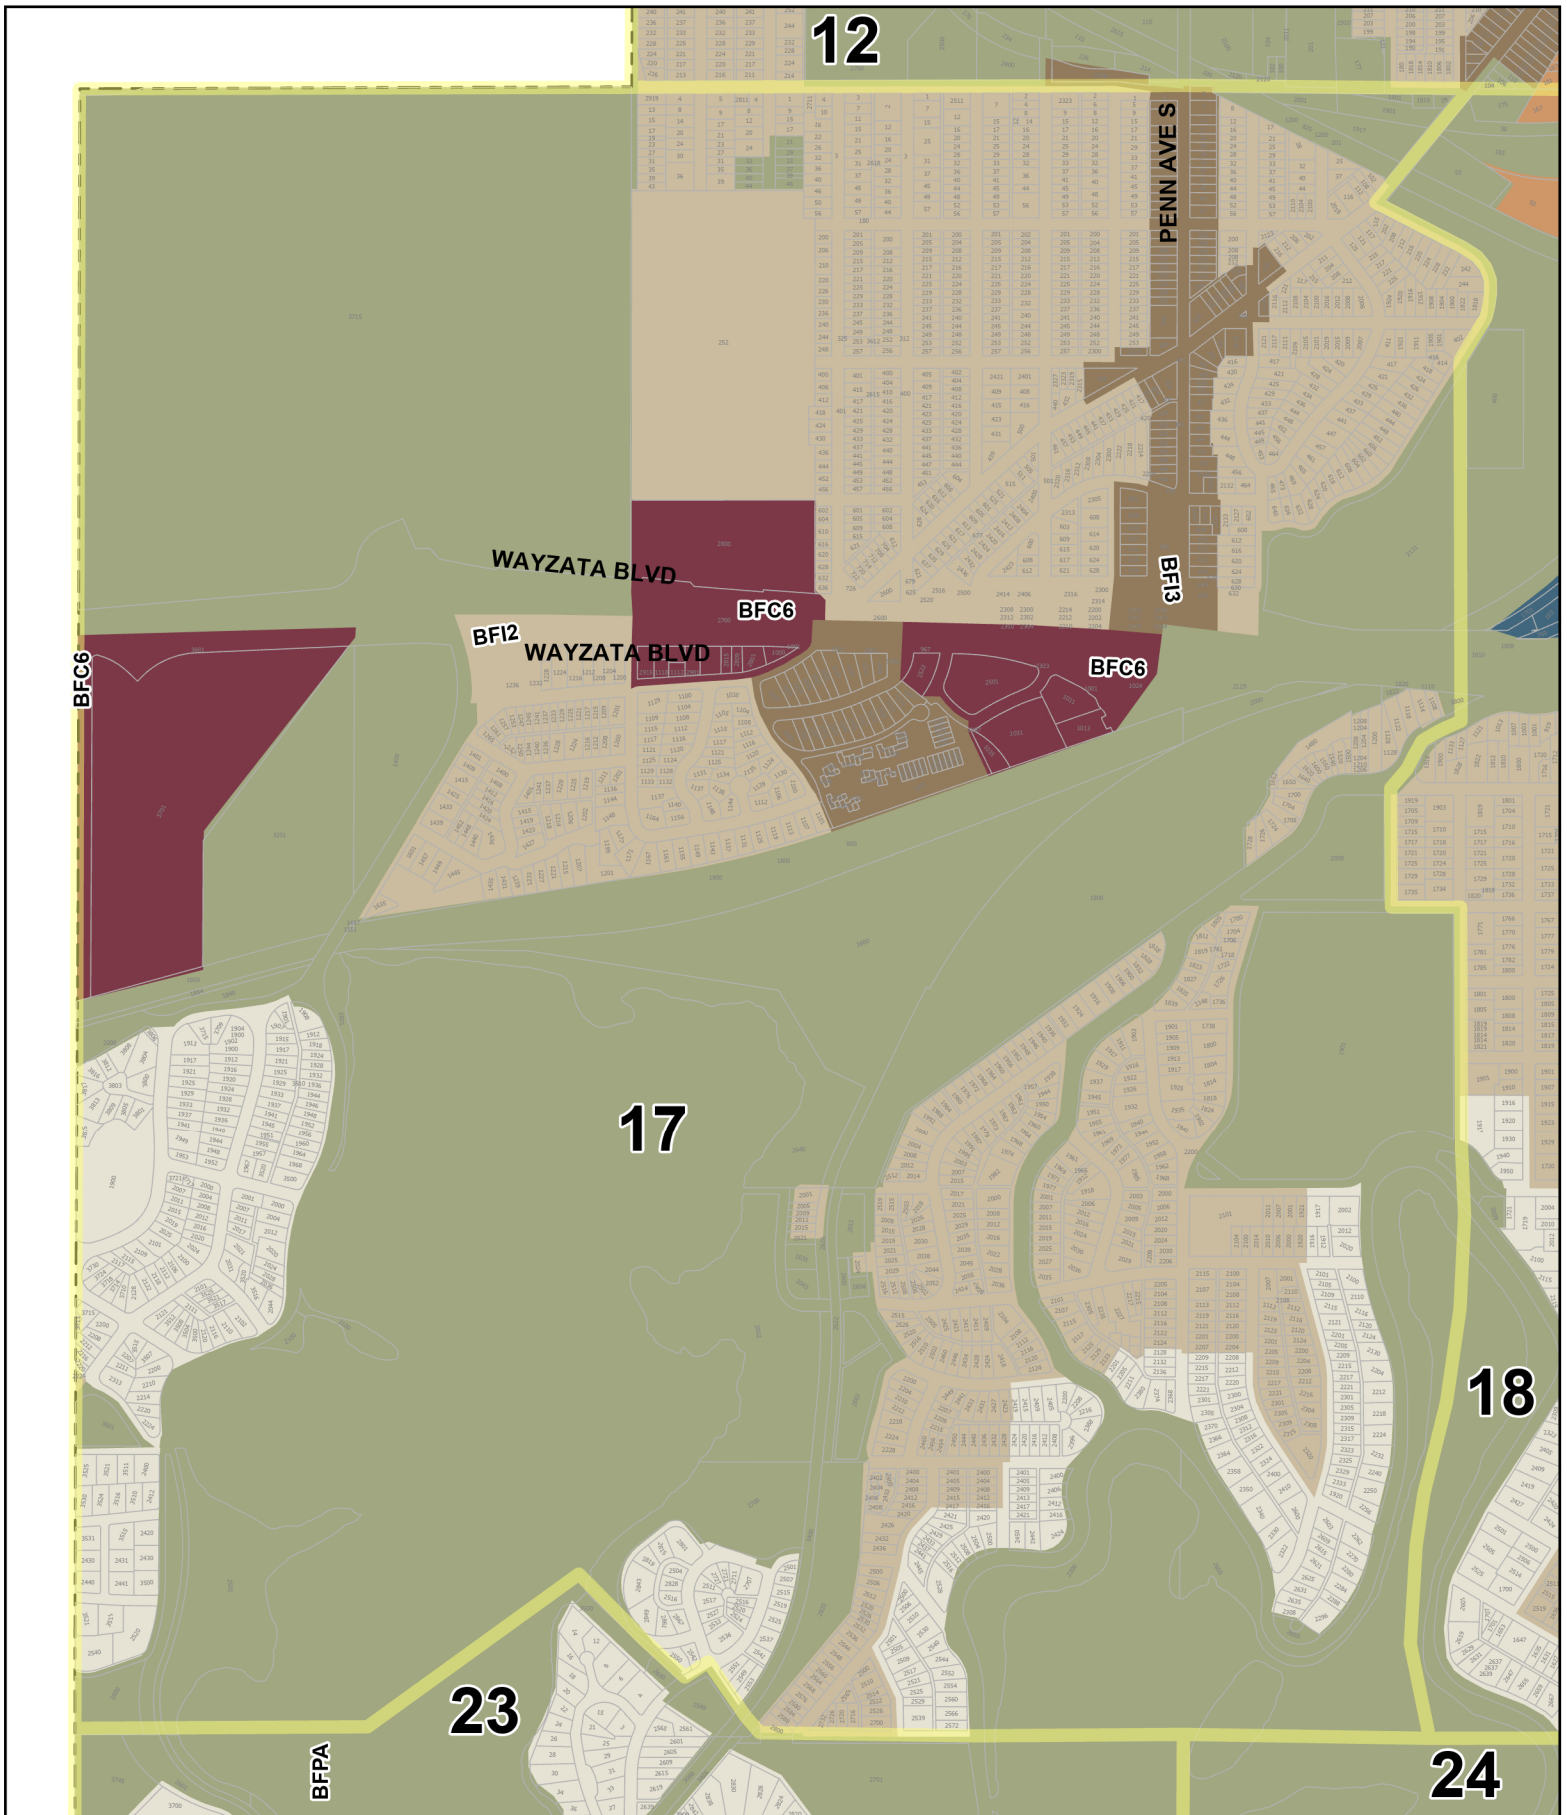

Built Form Overlay Zoning Plates

0 0.13 0.25 0.5 Miles Effective date - July 1, 2023 Minneapolis Zoning Plate: 17

Zoning Plate	BFI1 Interior 1	BFC3 Corridor 3	BFT10 Transit 10	BFT30 Transit 30	BFPA Parks
Parcels	BFI2 Interior 2	BFC4 Corridor 4	BFT15 Transit 15	BFC50 Core 50	
City Limits	BFI3 Interior 3	BFC6 Corridor 6	BFT20 Transit 20	BFPR Production	N