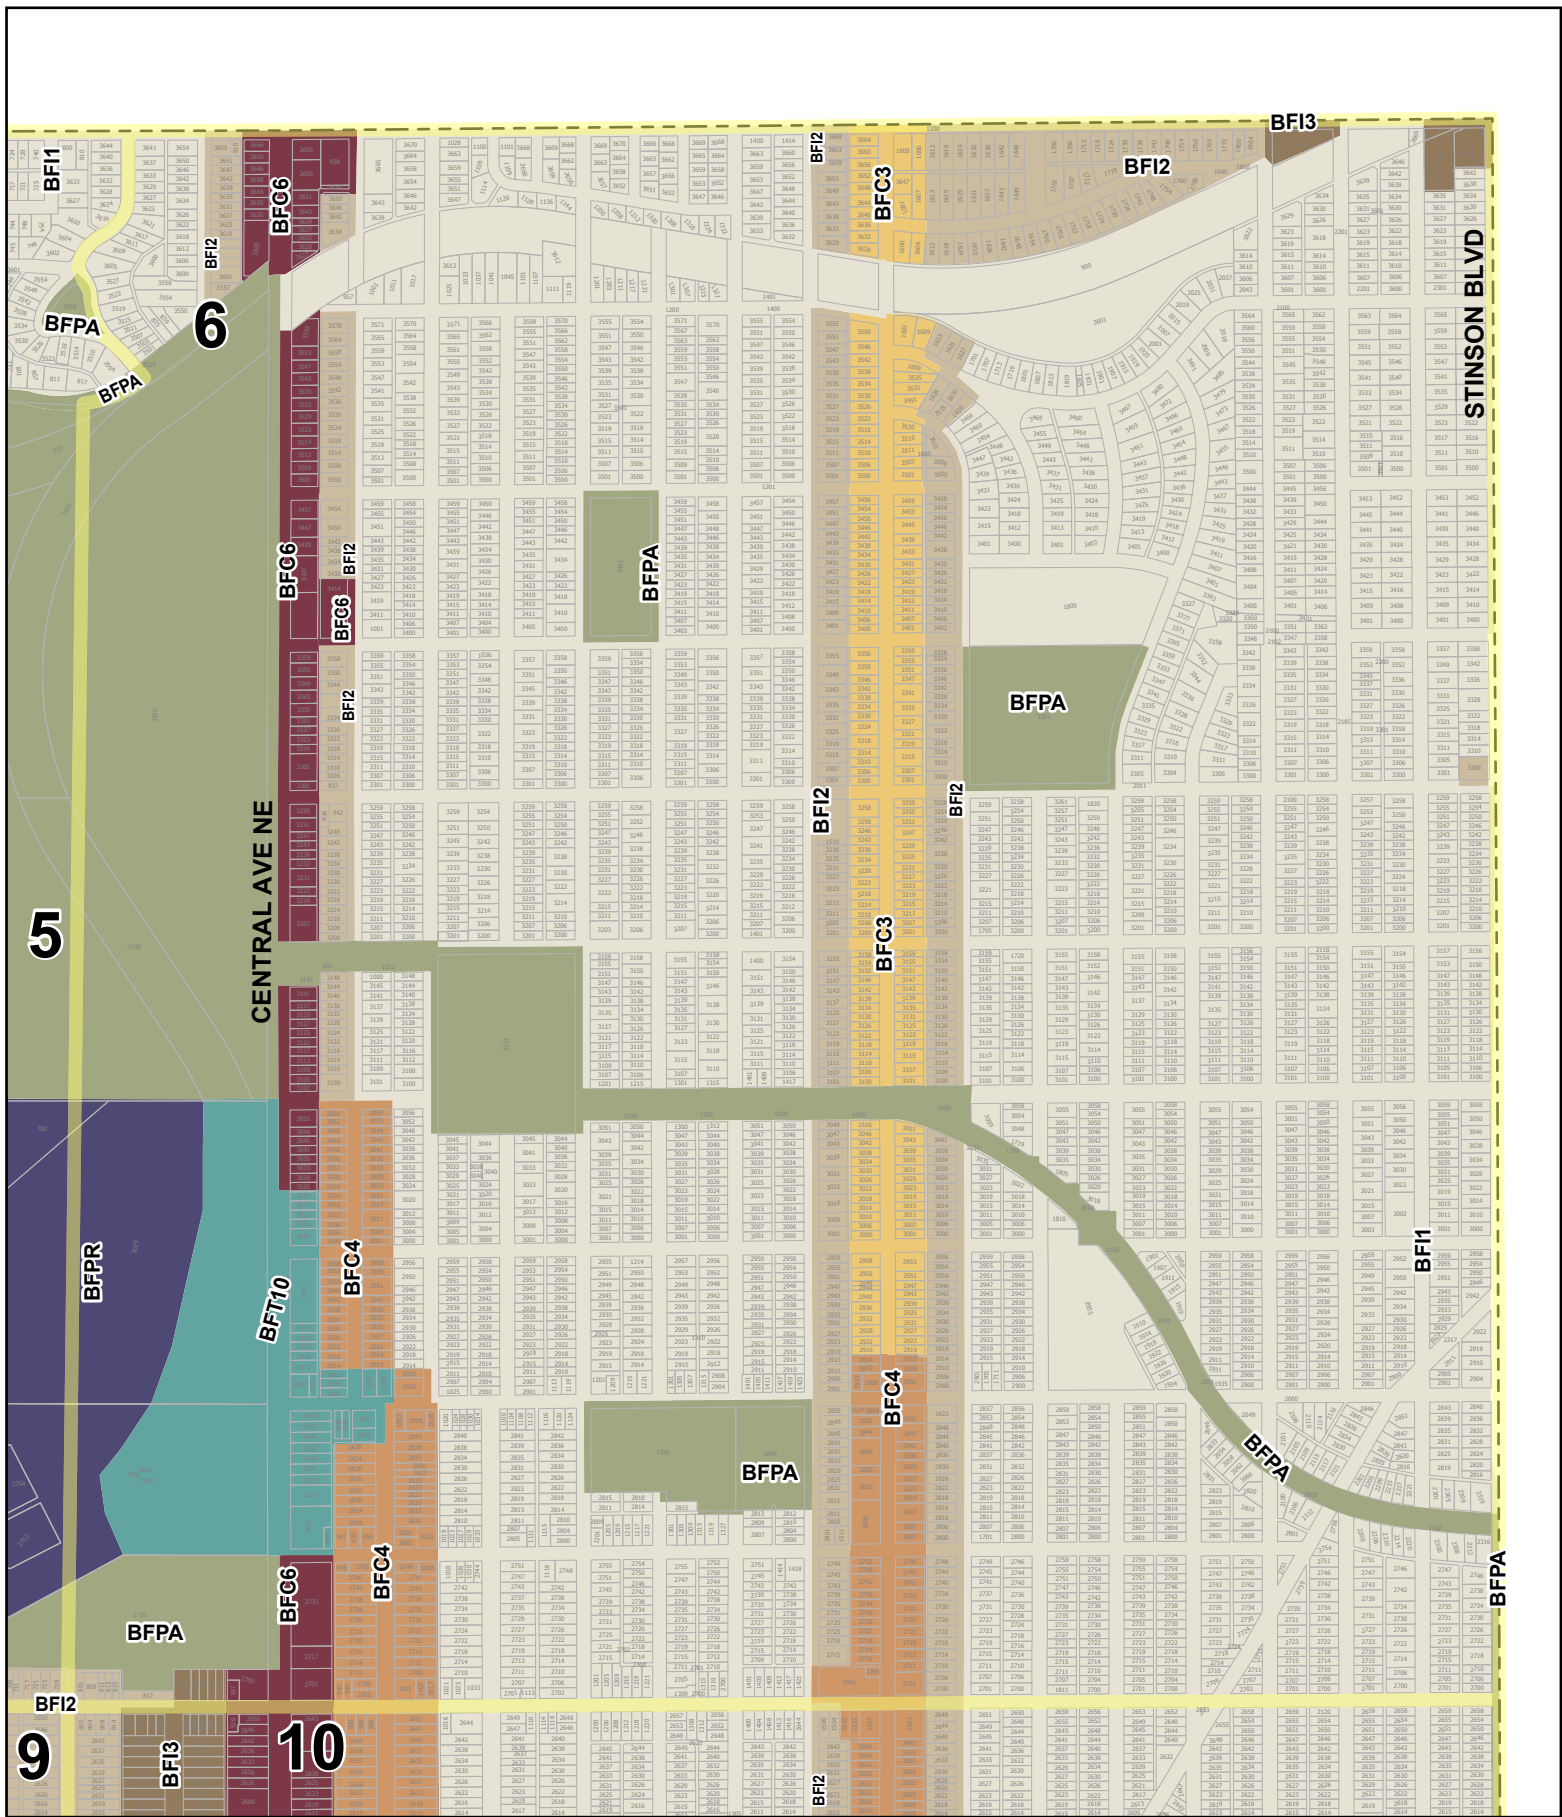

# Built Form Overlay Zoning Plates

0 0.13 0.25 0.5 Miles Effective Date 1/1/2021 Minneapolis Zoning Plate: 6

- BF11 Interior 1
- BFC3 Corridor 3
- BFT10 Transit 10
- BFT30 Transit 30
- BFPA Parks
- Parcels
- BF12 Interior 2
- BFC4 Corridor 4
- BFT15 Transit 15
- BFC50 Core 50
- Zoning Plate
- City Limits
- BF13 Interior 3
- BFC6 Corridor 6
- BFT20 Transit 20
- BFPR Production