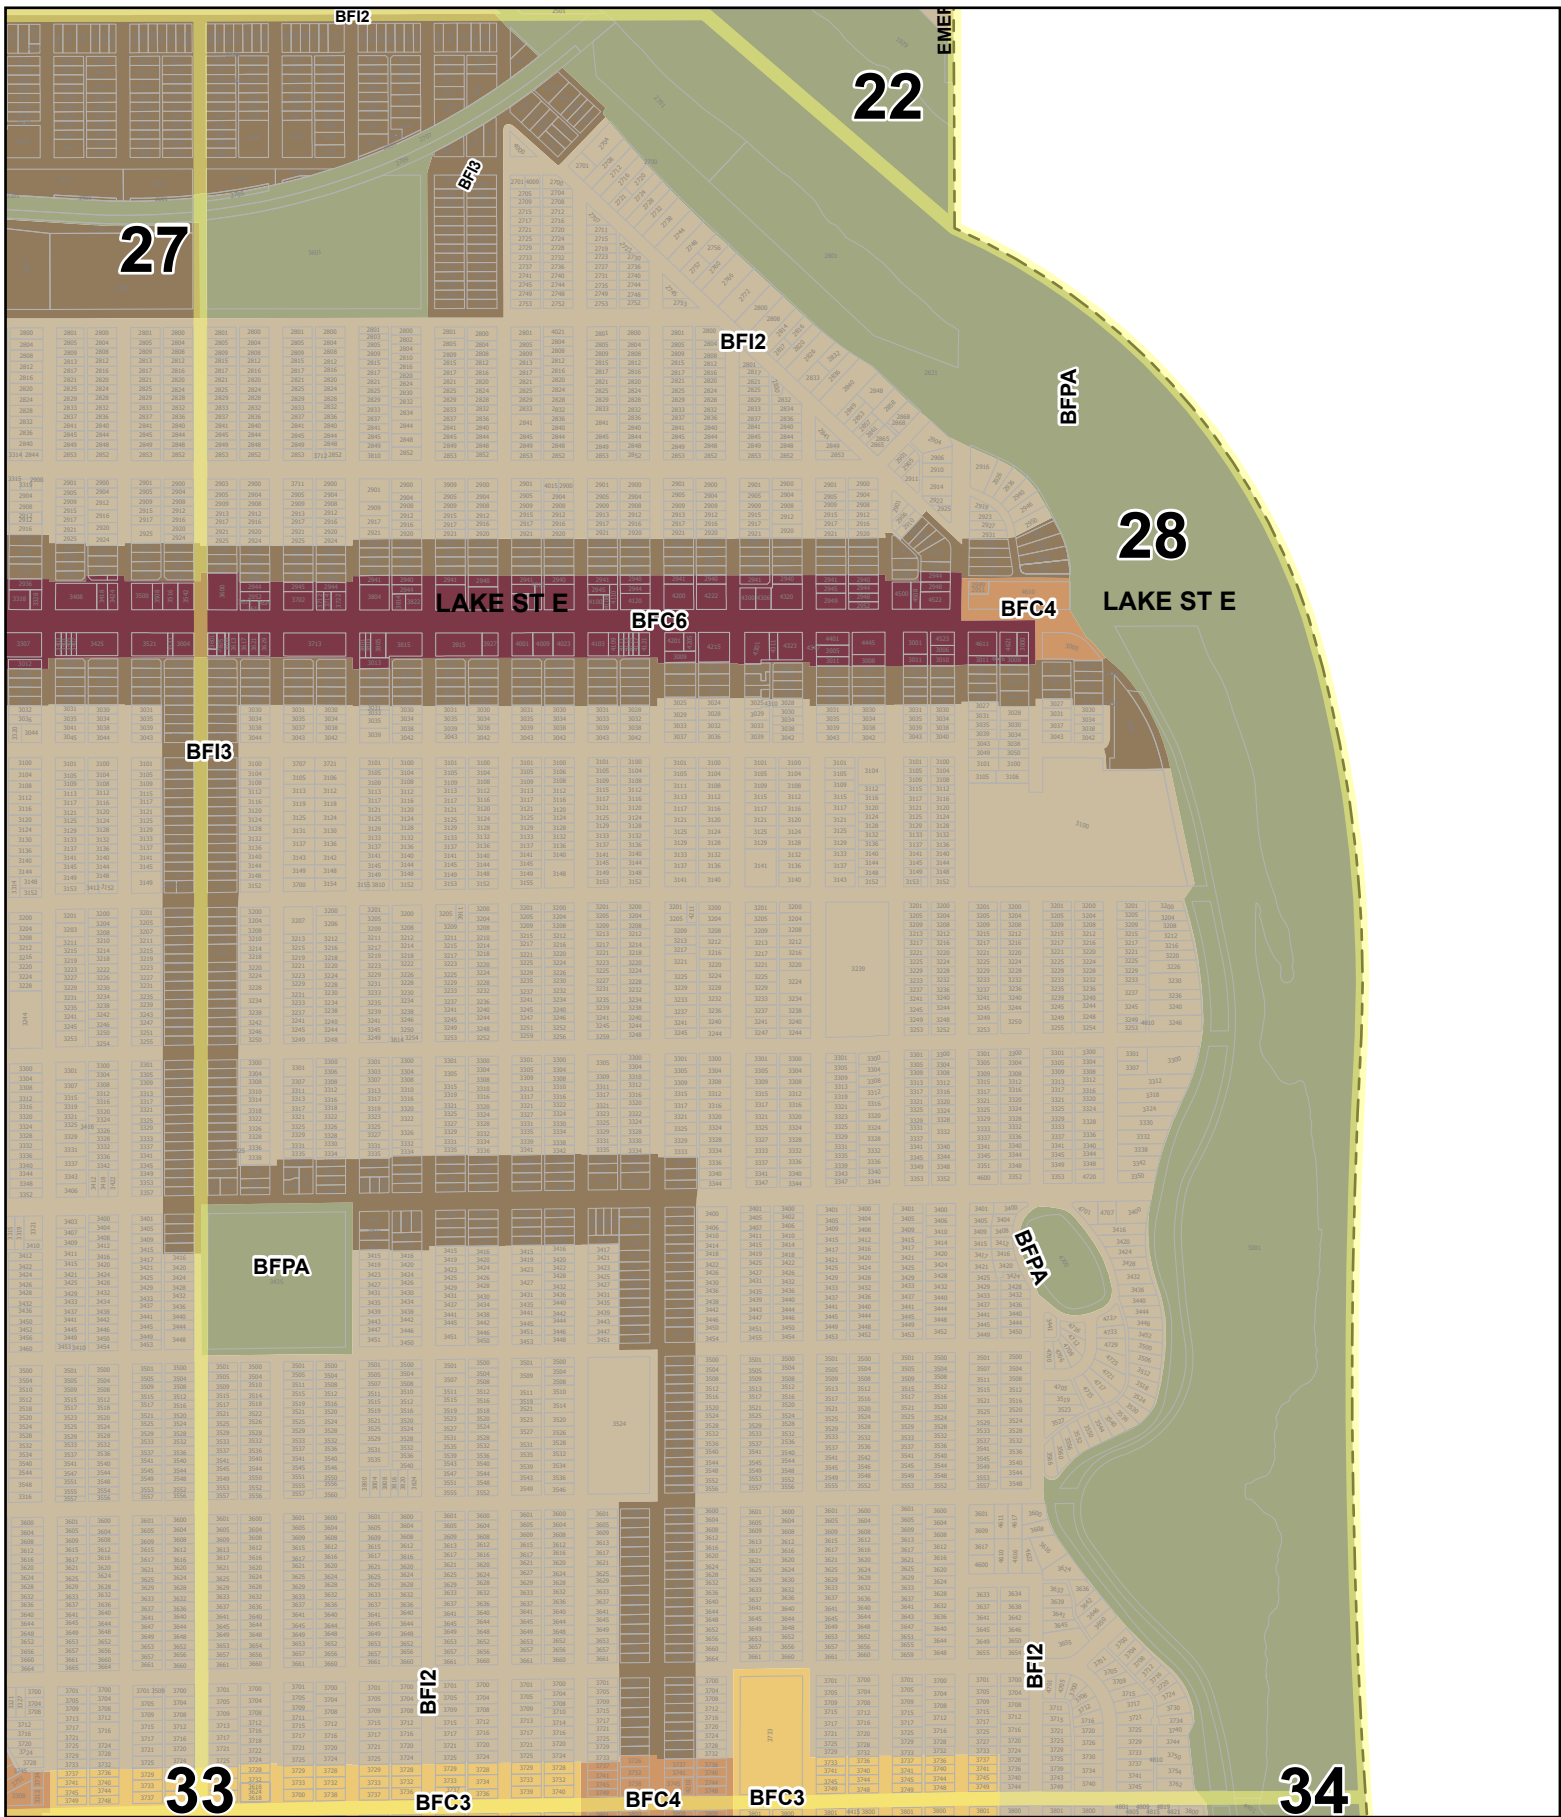

Built Form Overlay Zoning Plates

0 0.13 0.25 0.5 Miles Effective Date 1/1/2021 Minneapolis Zoning Plate: 28

BFI1 Interior 1	BFC3 Corridor 3	BFT10 Transit 10	BFT30 Transit 30	BFPA Parks	Parcels
BFI2 Interior 2	BFC4 Corridor 4	BFT15 Transit 15	BFC50 Core 50	Zoning Plate	City Limits
BFI3 Interior 3	BFC6 Corridor 6	BFT20 Transit 20	BFPR Production		