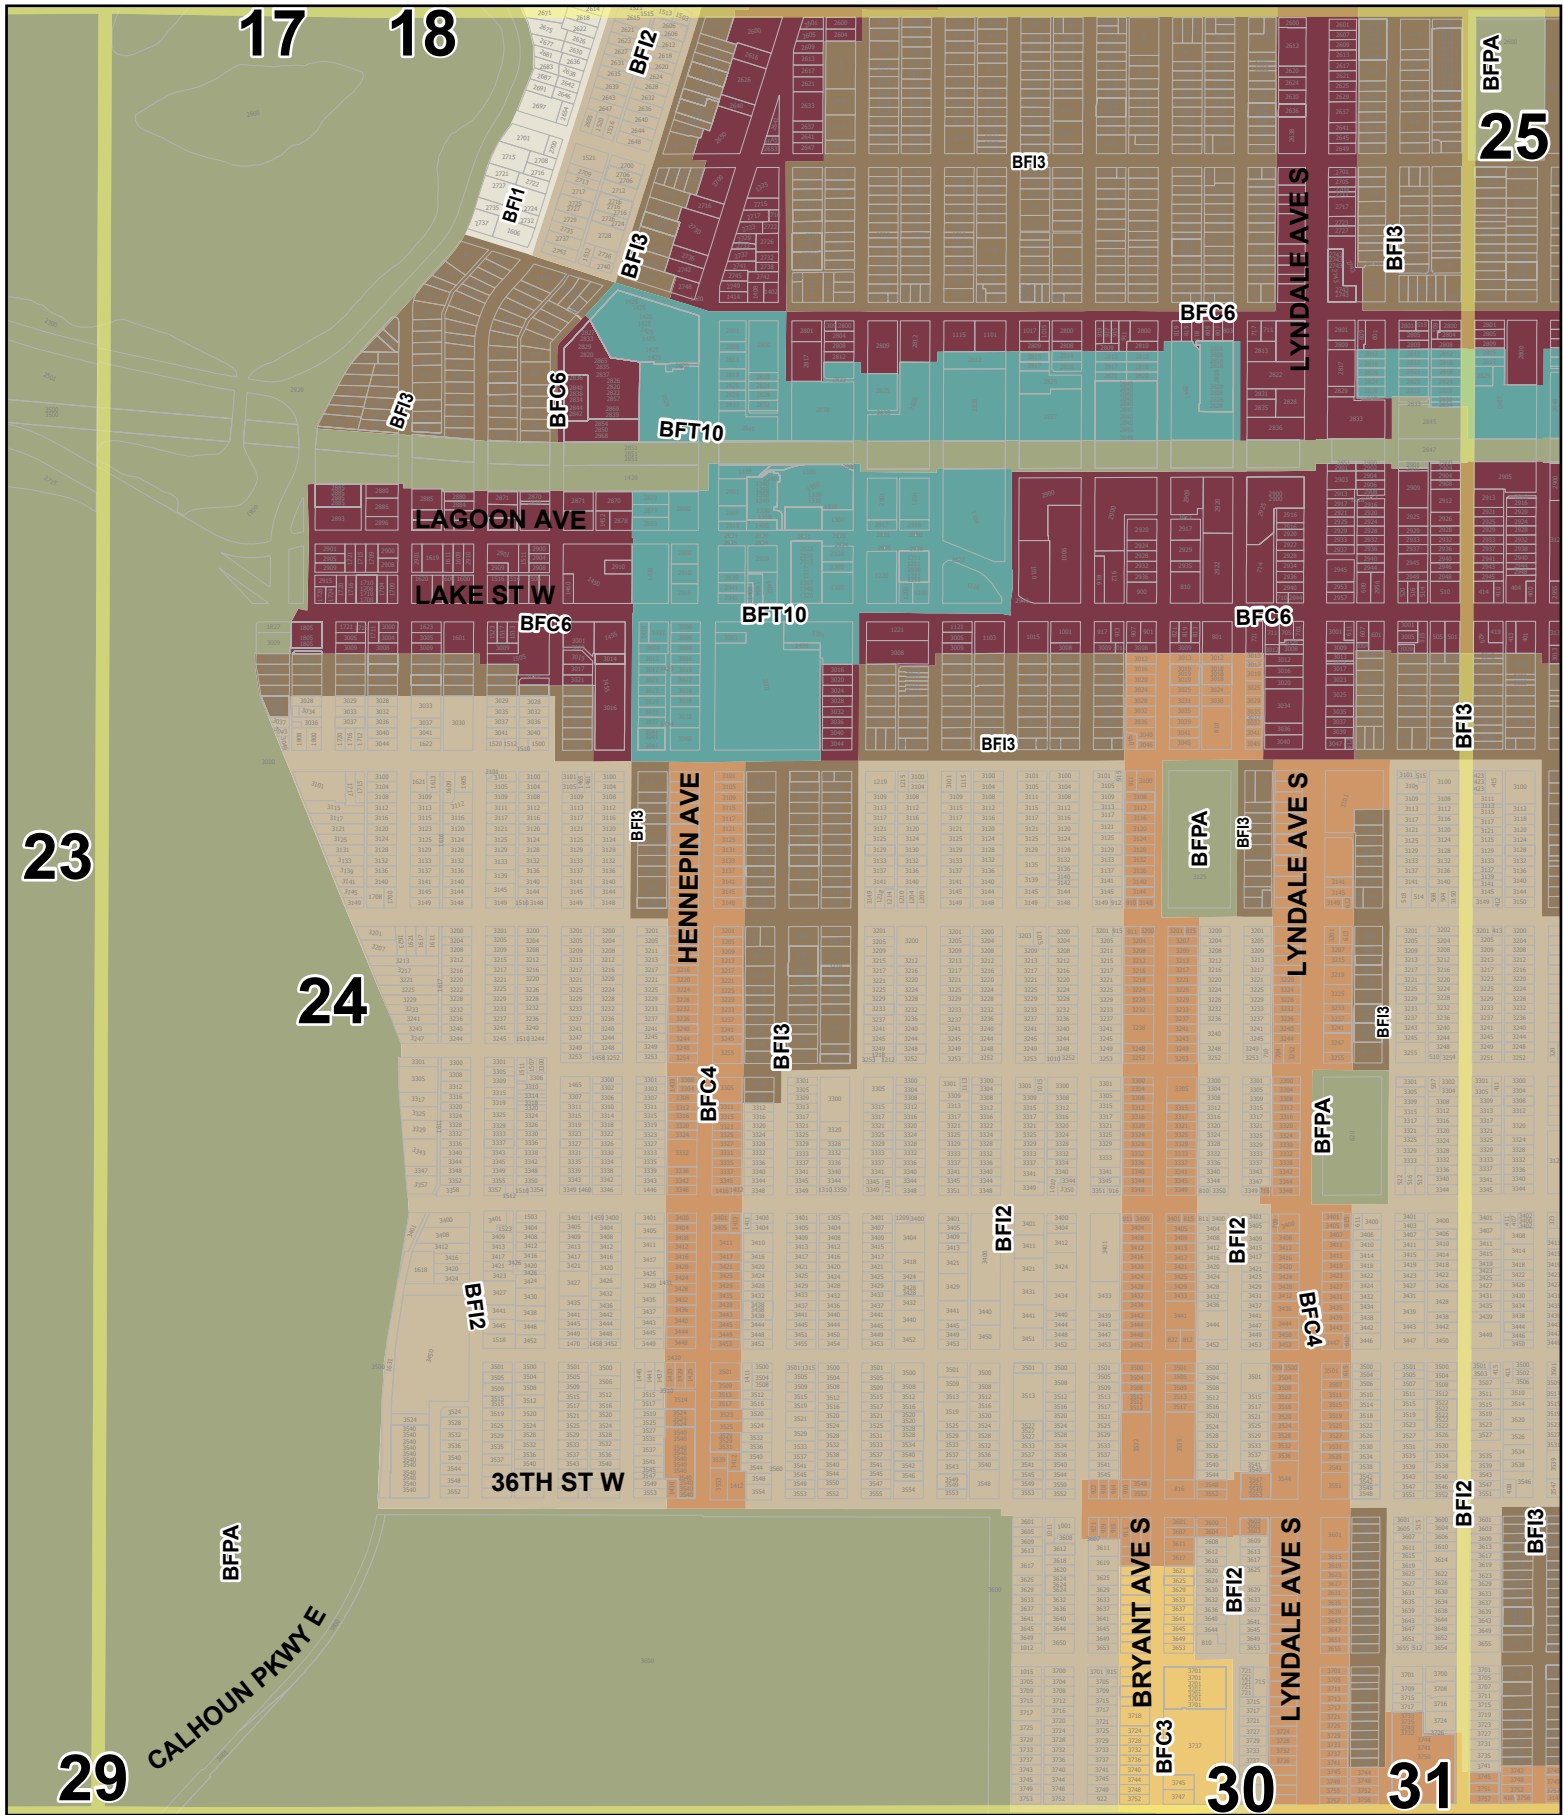

Built Form Overlay Zoning Plates

0 0.13 0.25 0.5 Miles

Effective Date 1/1/2021 Minneapolis Zoning Plate: 24

- BF11 Interior 1
- BFC3 Corridor 3
- BFT10 Transit 10
- BFT30 Transit 30
- BFPA Parks
- Parcels
- BF12 Interior 2
- BFC4 Corridor 4
- BFT15 Transit 15
- BFC50 Core 50
- Zoning Plate
- City Limits
- BF13 Interior 3
- BFC6 Corridor 6
- BFT20 Transit 20
- BFPR Production