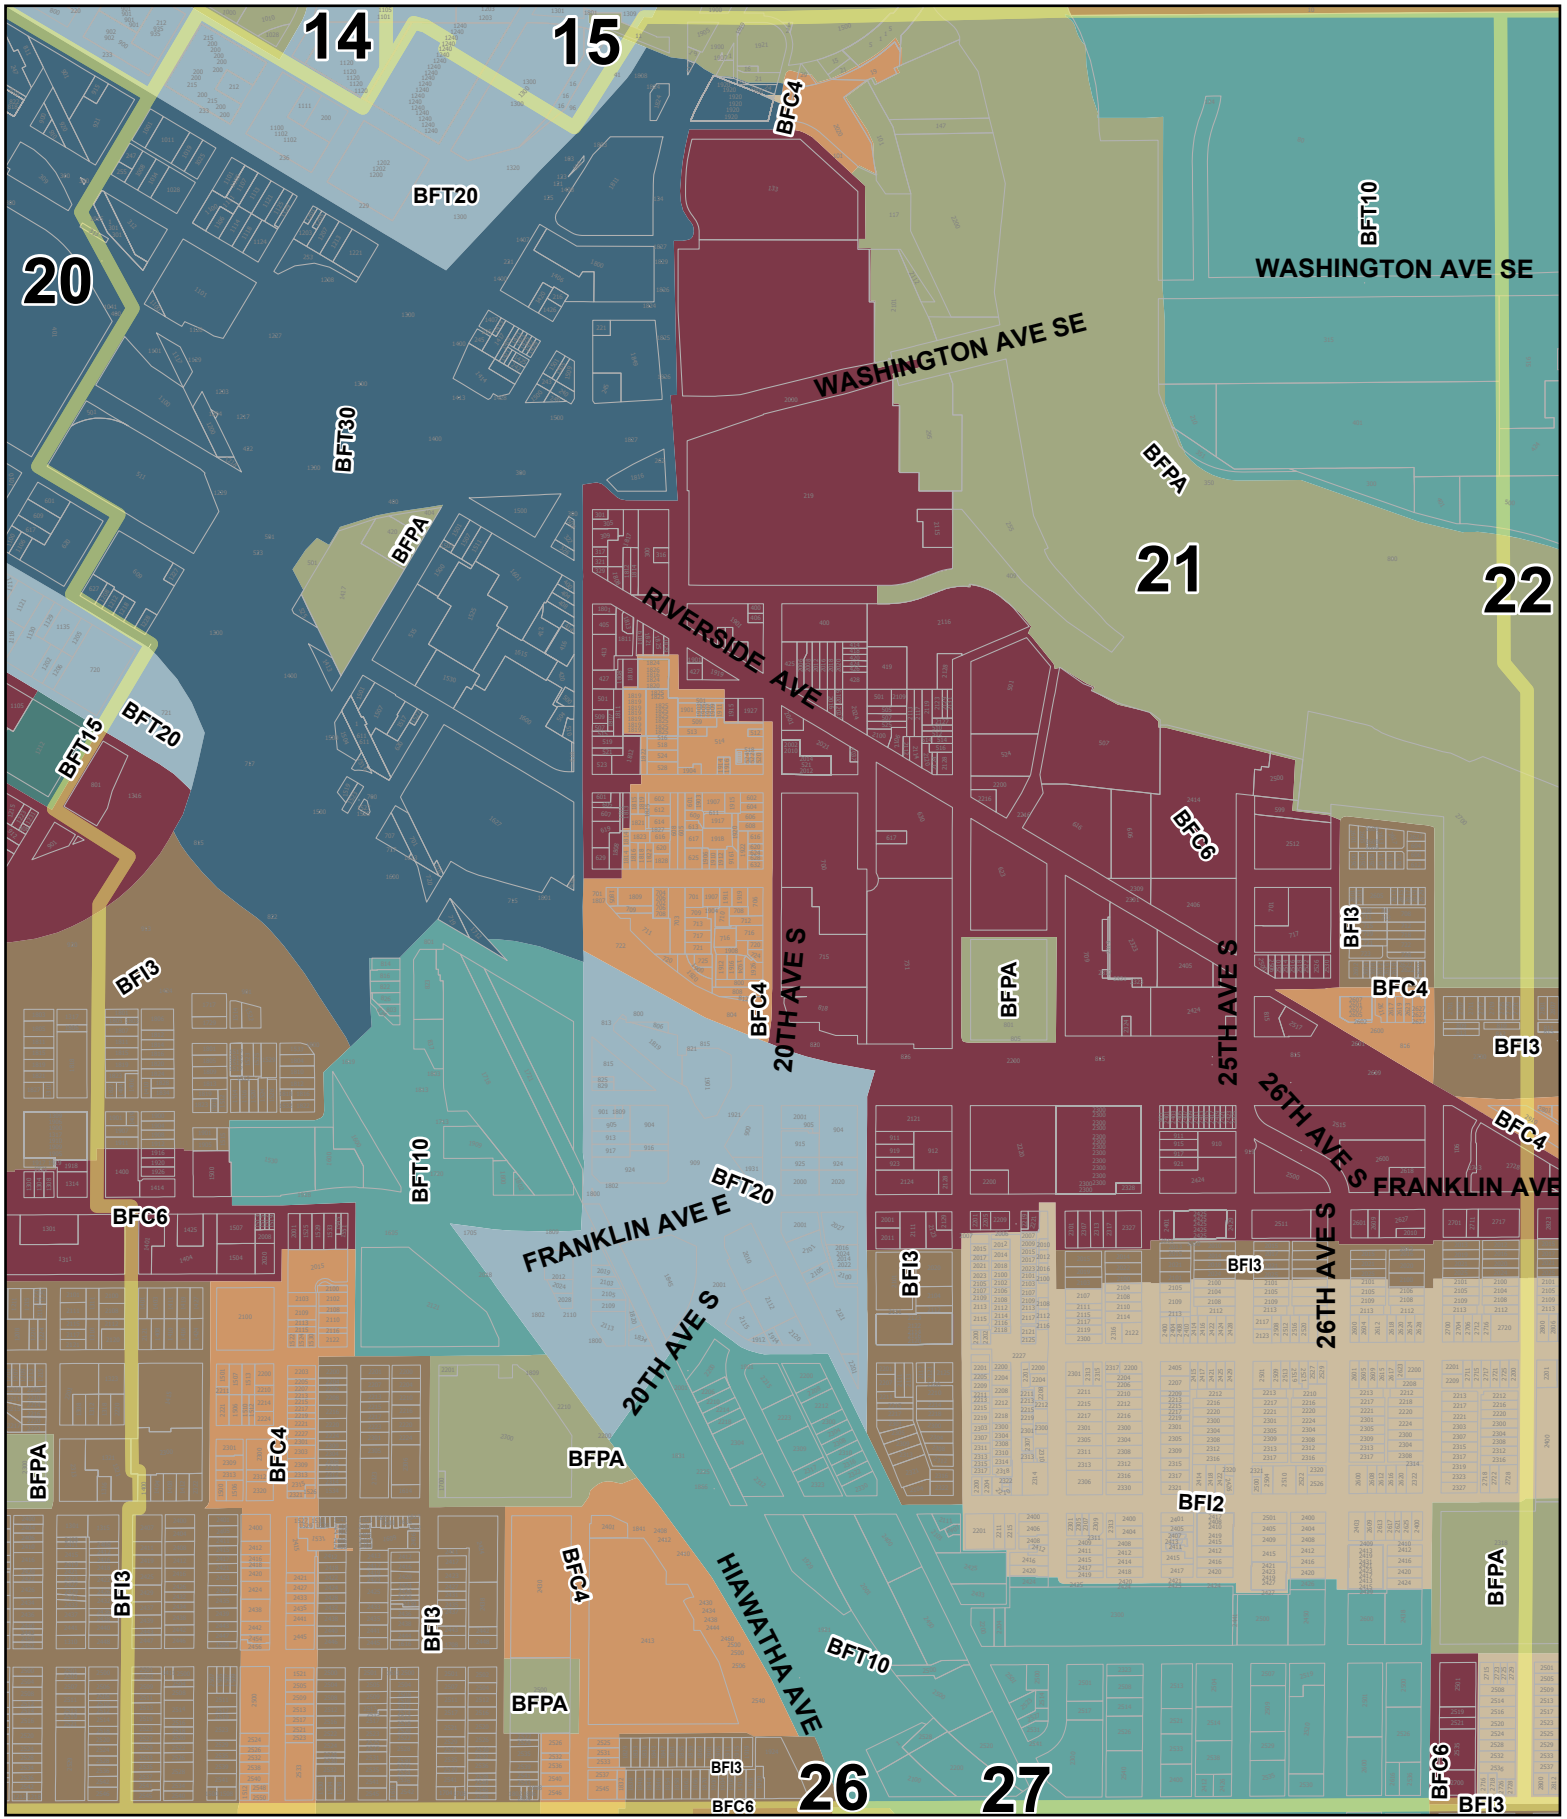

Built Form Overlay Zoning Plates

Effective Date 1/1/2021 Minneapolis Zoning Plate: 21

- | | | | | | |
|-----------------|-----------------|------------------|------------------|--------------|-------------|
| BFI1 Interior 1 | BFC3 Corridor 3 | BFT10 Transit 10 | BFT30 Transit 30 | BFPA Parks | Parcels |
| BFI2 Interior 2 | BFC4 Corridor 4 | BFT15 Transit 15 | BFC50 Core 50 | Zoning Plate | City Limits |
| BFI3 Interior 3 | BFC6 Corridor 6 | BFT20 Transit 20 | BFPR Production | | |