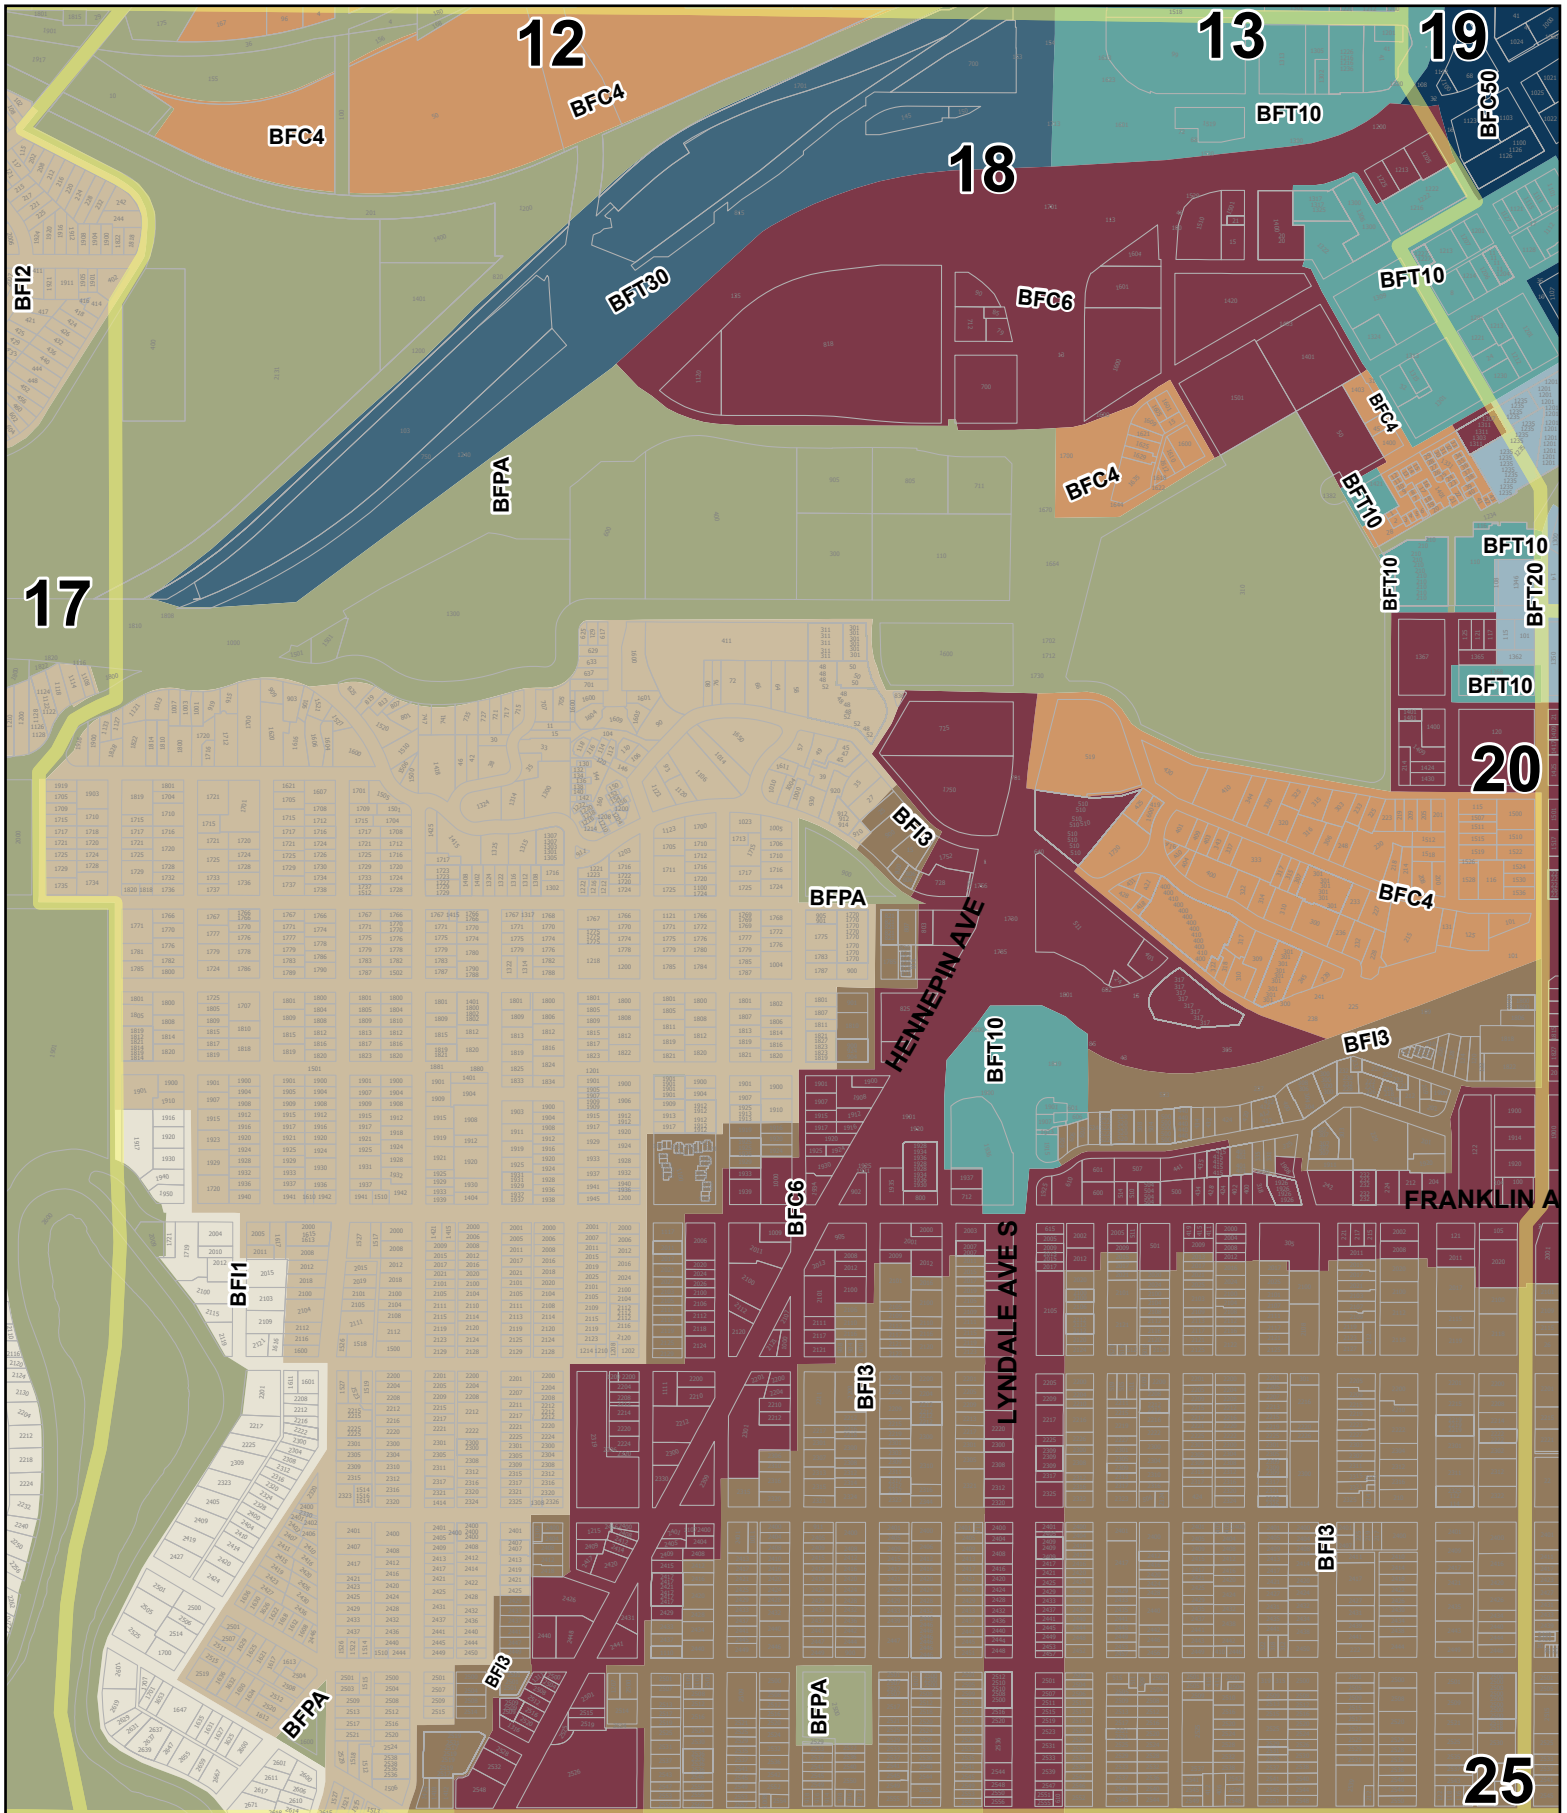

Built Form Overlay Zoning Plates

0 0.13 0.25 0.5 Miles

Effective Date 1/1/2021 Minneapolis Zoning Plate: 18

- BF11 Interior 1
- BFC3 Corridor 3
- BFT10 Transit 10
- BFT30 Transit 30
- BFPA Parks
- Parcels
- BF12 Interior 2
- BFC4 Corridor 4
- BFT15 Transit 15
- BFC50 Core 50
- Zoning Plate
- City Limits
- BF13 Interior 3
- BFC6 Corridor 6
- BFT20 Transit 20
- BFPR Production