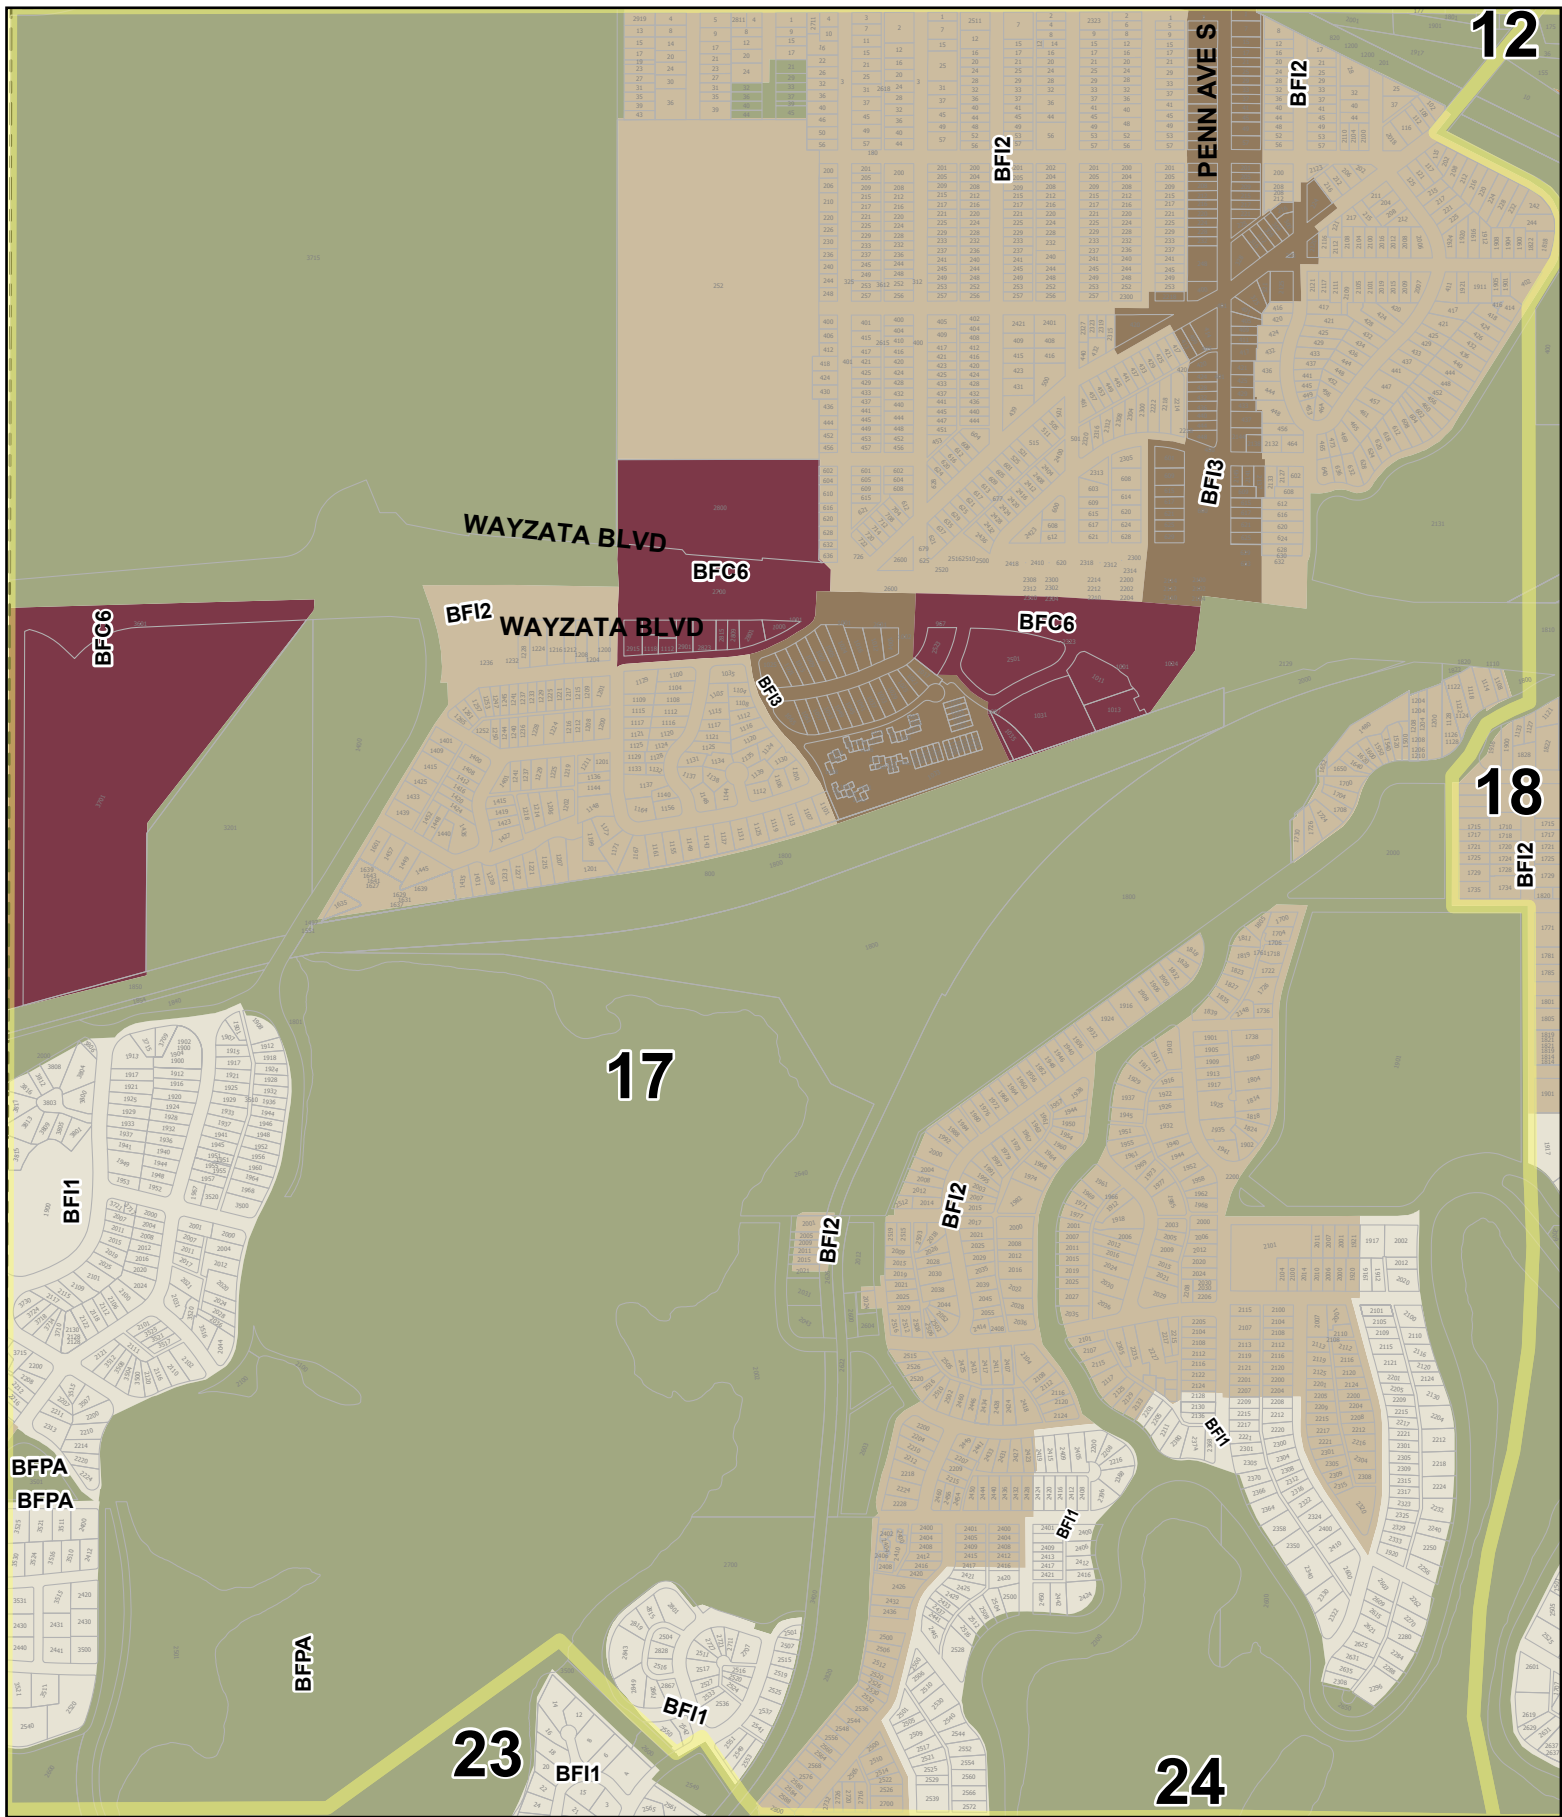

# Built Form Overlay Zoning Plates

Effective Date 1/1/2021 Minneapolis Zoning Plate: 17

- |                 |                 |                  |                  |              |             |
|-----------------|-----------------|------------------|------------------|--------------|-------------|
| BFI1 Interior 1 | BFC3 Corridor 3 | BFT10 Transit 10 | BFT30 Transit 30 | BFPA Parks   | Parcels     |
| BFI2 Interior 2 | BFC4 Corridor 4 | BFT15 Transit 15 | BFC50 Core 50    | Zoning Plate | City Limits |
| BFI3 Interior 3 | BFC6 Corridor 6 | BFT20 Transit 20 | BFPR Production  |              |             |