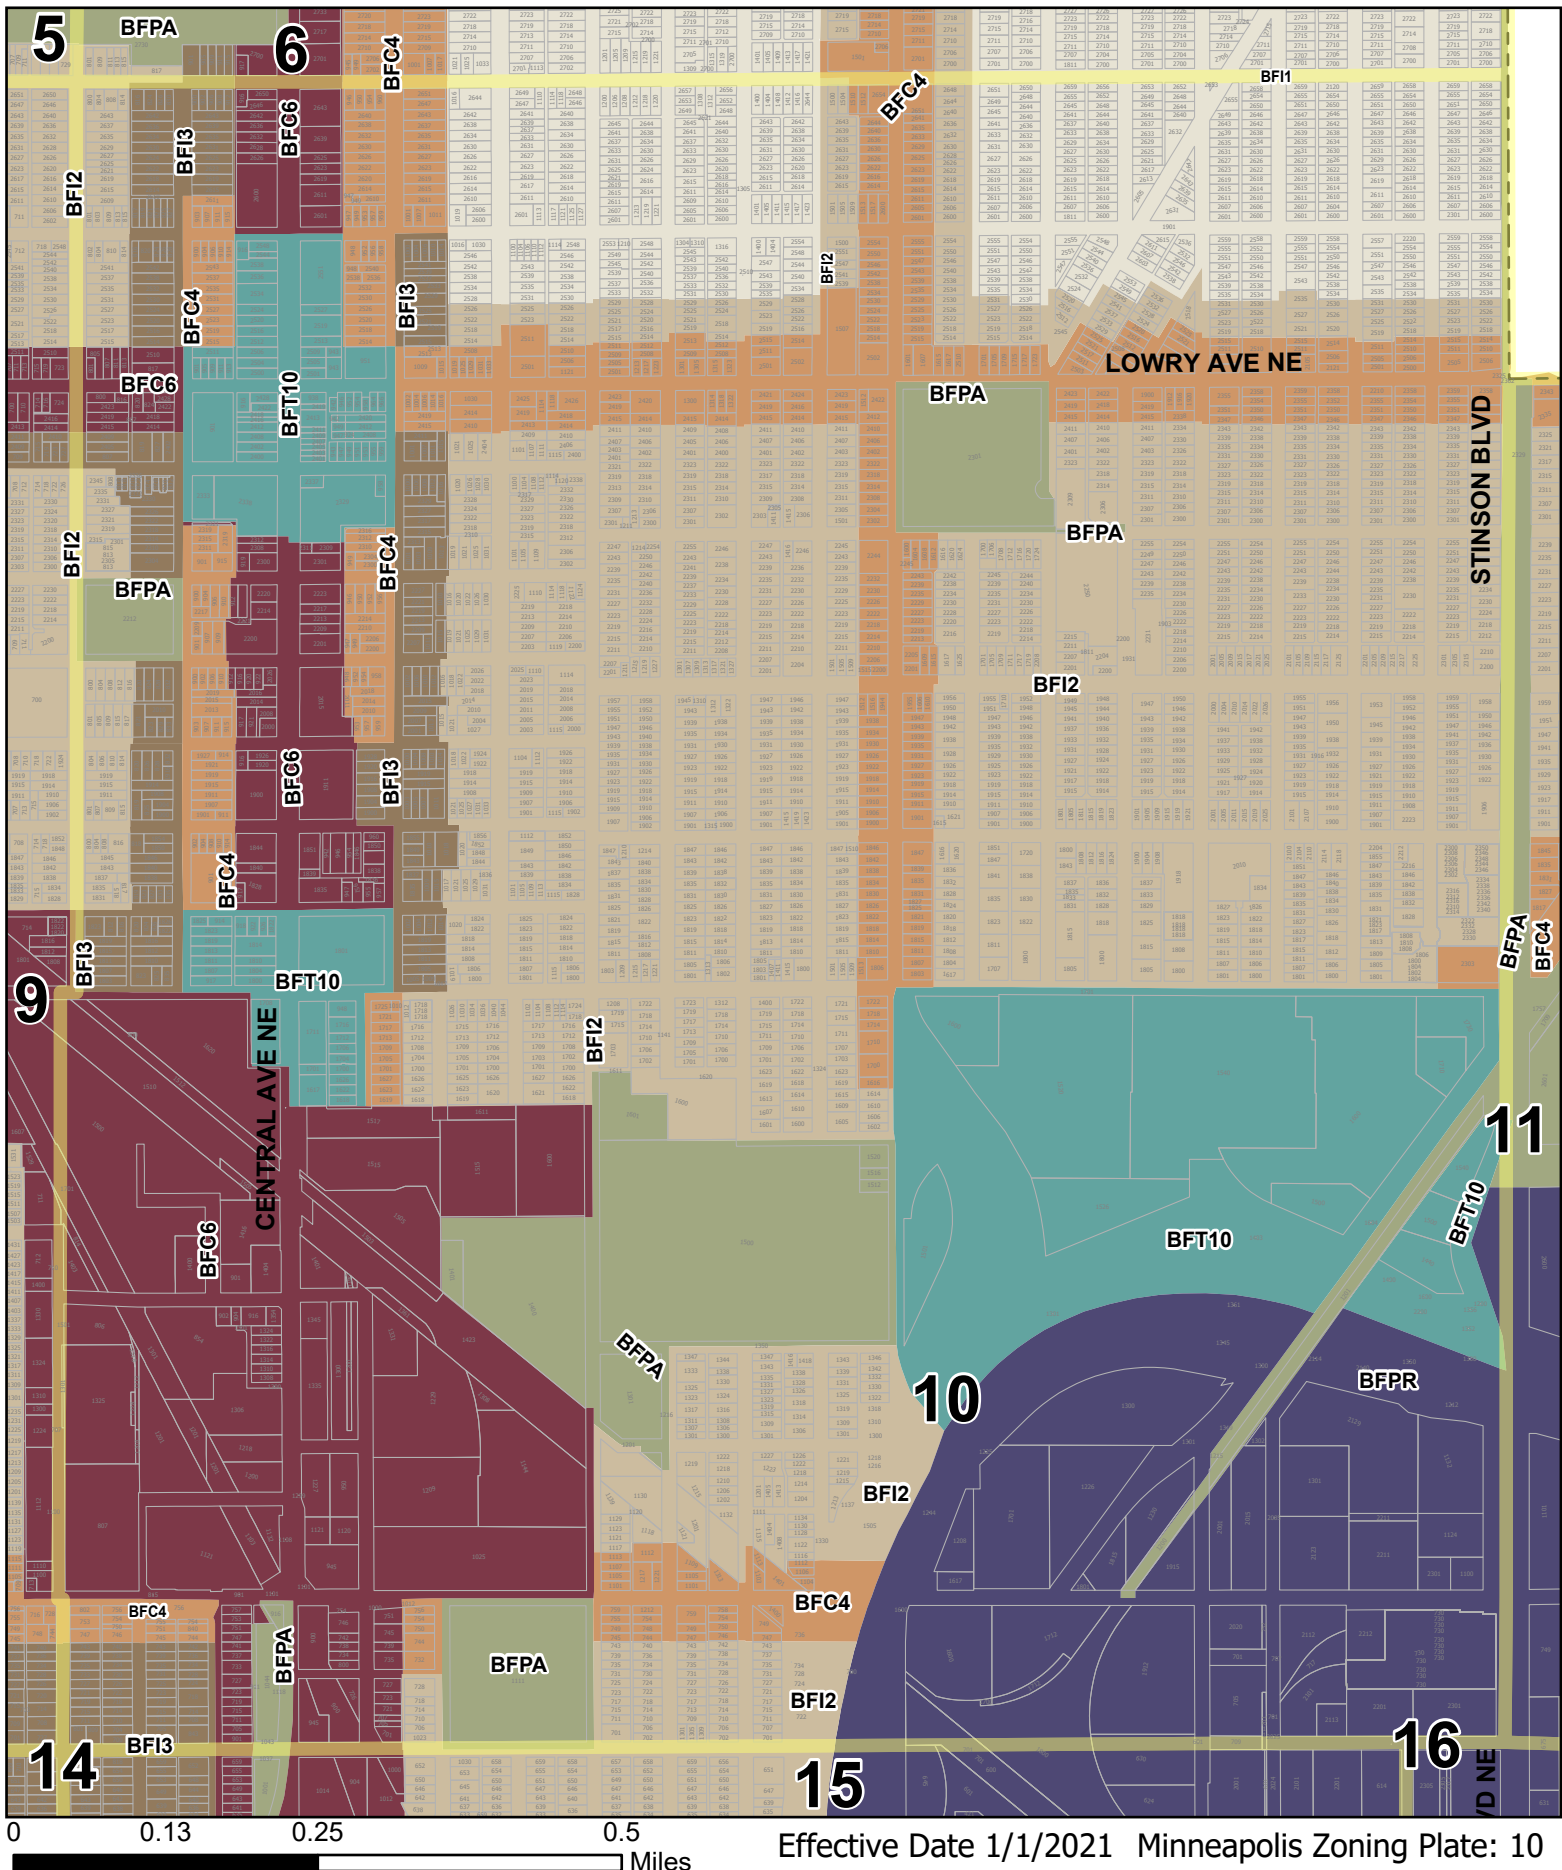

Built Form Overlay Zoning Plates

BFI1 Interior 1	BFC3 Corridor 3	BFT10 Transit 10	BFT30 Transit 30	BFPA Parks	Parcels
BFI2 Interior 2	BFC4 Corridor 4	BFT15 Transit 15	BFC50 Core 50	Zoning Plate	City Limits
BFI3 Interior 3	BFC6 Corridor 6	BFT20 Transit 20	BFPR Production		