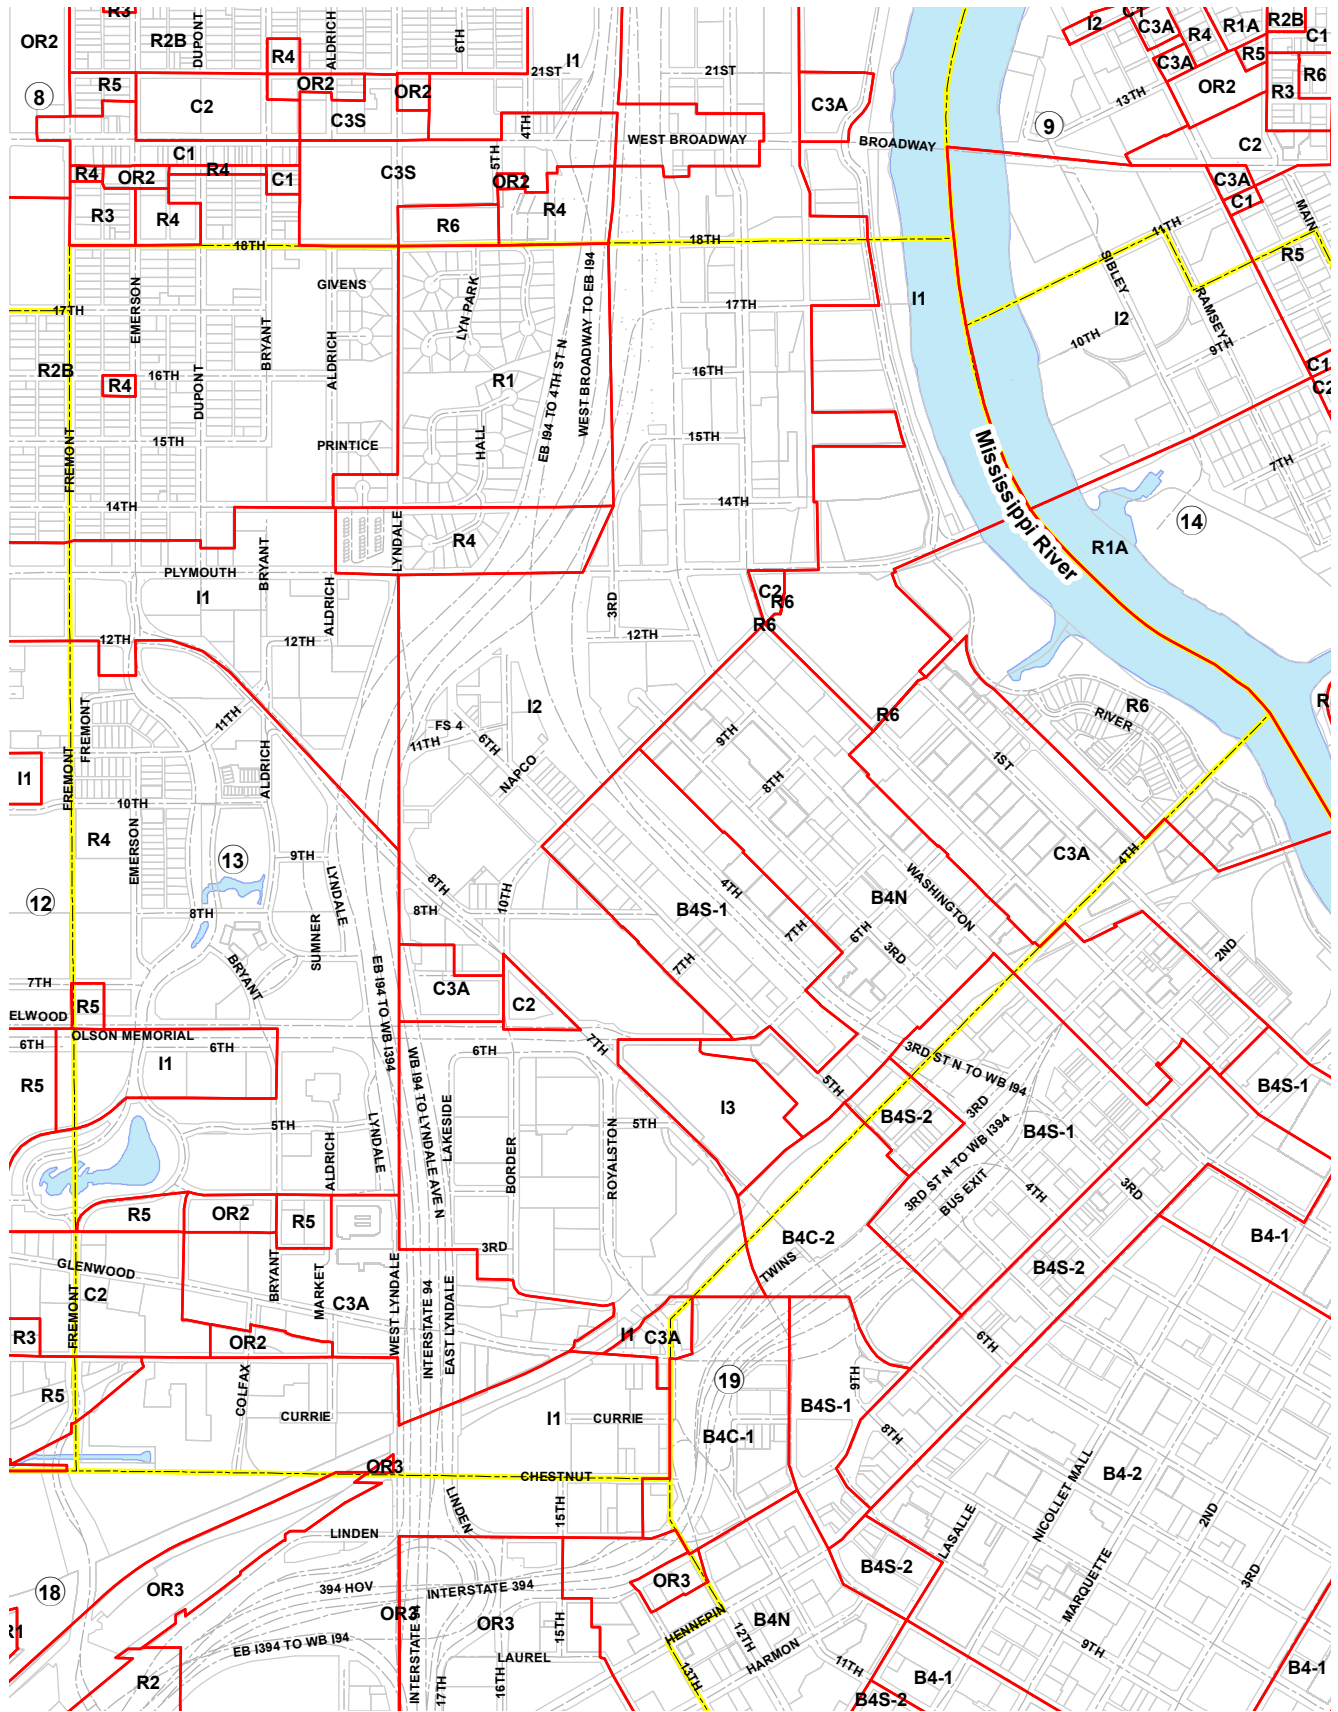

PRIMARY ZONING DISTRICTS

RESIDENCE DISTRICTS

- LOW DENSITY
 - R1
 - R2A
 - R2
 - R2B
- MEDIUM DENSITY DISTRICTS
 - R3
 - R4
- HIGH DENSITY DISTRICTS
 - R5
 - R6

OFFICE RESIDENCE DISTRICTS

- OR1
- OR2
- OR3

DOWNTOWN DISTRICTS

- B4
- B4C
- B4S

COMMERCIAL DISTRICTS

- C1
- C2
- C3
- C3A
- C3S
- C4

INDUSTRIAL DISTRICTS

- I1
- I2
- I3

12 PLATE NUMBER

Last Amended : November 22, 2019

Primary Zoning Plate Boundaries

MINNEAPOLIS ZONING PLATE 13